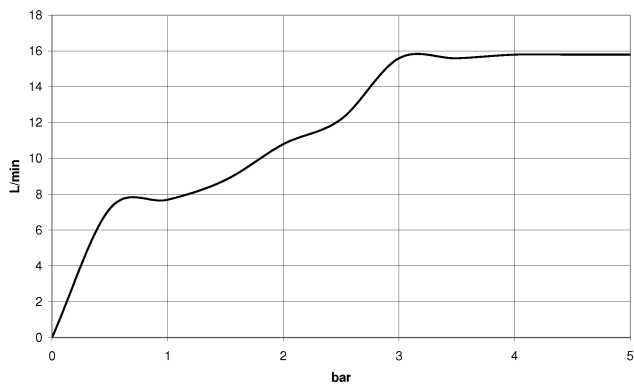

**Hand shower - Chrome**

IMO

28 012 979

- Four settings: COMPACT RAIN, COMPACT SOFT FLOW, COMPACT AQUAPRESSURE FLOW, COMPACT CASCADE, max. flow rate 15 l/min (at 3 bar)
- with anti-scale system
- spray head Ø 120mm
- 1/2" connection

## Hand shower - Chrome

---

IMO

28 012 979

28 012 979

mm [inches]

### Flow rate chart