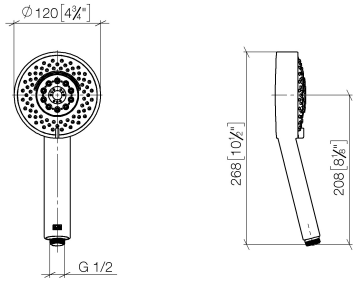

**Hand shower - Chrome**

IMO

28 012 979

- Four settings: COMPACT RAIN, COMPACT SOFT FLOW, COMPACT AQUAPRESSURE FLOW, COMPACT CASCADE, max. flow rate 15 l/min (at 3 bar)
- with anti-scale system
- spray head Ø 120mm
- 1/2" connection

## Hand shower - Chrome

---

IMO

28 012 979

28 012 979

mm [inches]

### Flow rate chart