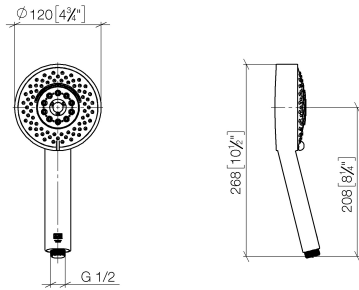

Hand shower FlowReduce - Chrome

IMO

28 012 979

- Four settings: COMPACT RAIN, COMPACT SOFT FLOW, COMPACT AQUAPRESSURE FLOW, COMPACT CASCADE, max. flow rate 6.8 l/min (at 3 bar)
- with anti-scale system
- spray head Ø 120mm
- 1/2" connection
- This product can help a building meet the requirements of Green Building Rating Systems, e.g. LEED®, BREEAM®, DGNB

Intrinsic protection against back flow.

Fits: IMO, LULU, MADISON, MEM, TARA, CL.1, LISSÉ, VAIA, META, CYO

| | | |
|---|-------------------------------|--------------------|
|  | Chrome | 28 012 979-00 0010 |
|  | Chrome | 28 012 979-00 |
|  | Brushed Platinum | 28 012 979-06 |
|  | Brushed Platinum | 28 012 979-06 0010 |
|  | Platinum | 28 012 979-08 |
|  | Platinum | 28 012 979-08 0010 |
|  | Dark Chrome | 28 012 979-19 0010 |
|  | Dark Chrome | 28 012 979-19 |
|  | Light Gold | 28 012 979-26 |
|  | Light Gold | 28 012 979-26 0010 |
|  | Brushed Light Gold | 28 012 979-27 |
|  | Brushed Light Gold | 28 012 979-27 0010 |
|  | Brushed Durabrass (23kt Gold) | 28 012 979-28 0010 |
|  | Brushed Durabrass (23kt Gold) | 28 012 979-28 |
|  | Matte Black | 28 012 979-33 |
|  | Matte Black | 28 012 979-33 0010 |
|  | Brushed Bronze | 28 012 979-42 |
|  | Brushed Bronze | 28 012 979-42 0010 |
|  | Brushed Champagne (22kt Gold) | 28 012 979-46 0010 |
|  | Brushed Champagne (22kt Gold) | 28 012 979-46 |
|  | Champagne (22kt Gold) | 28 012 979-47 0010 |
|  | Champagne (22kt Gold) | 28 012 979-47 |
|  | Brushed Chrome | 28 012 979-93 |
|  | Brushed Chrome | 28 012 979-93 0010 |
|  | Brushed Dark Platinum | 28 012 979-99 0010 |
|  | Brushed Dark Platinum | 28 012 979-99 |

Hand shower FlowReduce - Chrome

IMO

28 012 979

28 012 979

mm [inches]

Flow rate chart

Certificates

LGA_29980.