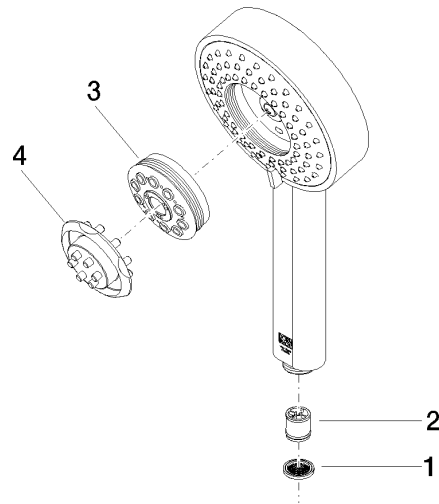

Hand shower FlowReduce - Chrome

IMO

28 012 979

- Four settings: COMPACT RAIN, COMPACT SOFT FLOW, COMPACT AQUAPRESSURE FLOW, COMPACT CASCADE, max. flow rate 6.8 l/min (at 3 bar)
- with anti-scale system
- spray head Ø 120mm
- 1/2" connection
- This product can help a building meet the requirements of Green Building Rating Systems, e.g. LEED®, BREEAM®, DGNB

Hand shower FlowReduce - Chrome

IMO

28 012 979

28 012 979

mm [inches]

Flow rate chart

Certificates

LGA_29980.

IAPMO_4976 (4).

28 012 979

Spare parts list

| No. | Item Number | Name | Quantity used | Delivery time |
|-----|--------------------|--------------|---------------|---------------|
| 1 | 09 23 01 039 90 | sieve | 1 | 2 |
| 2 | 09 23 01 166 90 | flow reducer | 1 | 2 |
| 3 | 04 12 11 071 00 90 | shower | 1 | 2 |
| 4 | 09 30 09 022 90 | key | 1 | 2 |