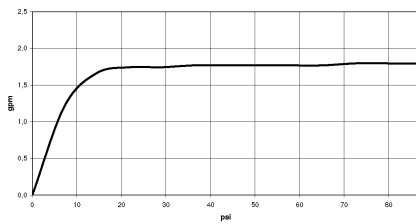

Hand shower FlowReduce - Brushed Platinum

28 012 979 Product version from 4/1/2024

- Four settings: COMPACT RAIN, COMPACT SOFT FLOW, COMPACT AQUAPRESSURE FLOW, COMPACT CASCADE, max. flow rate 6.8 l/min (at 3 bar)
- with anti-scale system
- spray head Ø 120mm
- 1/2" connection
- This product can help a building meet the requirements of Green Building Rating Systems, e.g. LEED®, BREEAM®, DGNB

Hand shower FlowReduce - Brushed Platinum

28 012 979 Product version from 4/1/2024

Hand shower FlowReduce - Brushed Platinum

28 012 979 Product version from 4/1/2024

mm [inches]

Flow rate chart

Codes & Standards