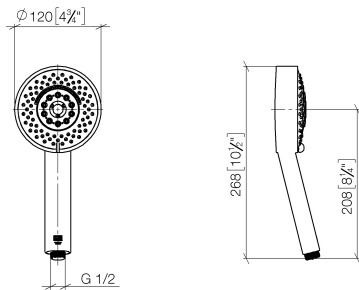

Hand shower FlowReduce - Brushed Platinum

28 012 979 Product version from 4/1/2024

- Four settings: COMPACT RAIN, COMPACT SOFT FLOW, COMPACT AQUAPRESSURE FLOW, COMPACT CASCADE, max. flow rate 6.8 l/min (at 3 bar)
- with anti-scale system
- spray head Ø 120mm
- 1/2" connection
- This product can help a building meet the requirements of Green Building Rating Systems, e.g. LEED®, BREEAM®, DGNB

Hand shower FlowReduce - Brushed Platinum

28 012 979 Product version from 4/1/2024

Hand shower FlowReduce - Brushed Platinum

28 012 979 Product version from 4/1/2024

mm [inches]

Flow rate chart

Codes & Standards