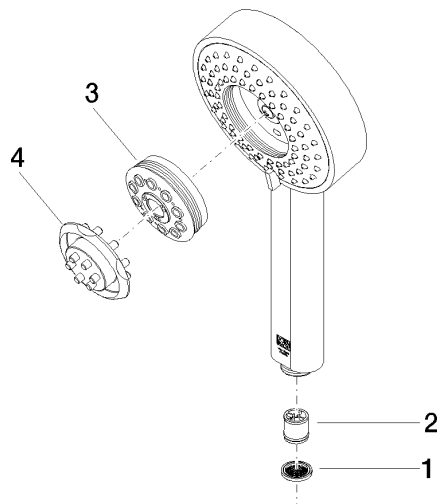

Hand shower FlowReduce - Brushed Platinum

28 012 979 Product version from 4/1/2024

- Four settings: COMPACT RAIN, COMPACT SOFT FLOW, COMPACT AQUAPRESSURE FLOW, COMPACT CASCADE, max. flow rate 6.8 l/min (at 3 bar)
- with anti-scale system
- spray head Ø 120mm
- 1/2" connection
- This product can help a building meet the requirements of Green Building Rating Systems, e.g. LEED®, BREEAM®, DGNB

Hand shower FlowReduce - Brushed Platinum

28 012 979 Product version from 4/1/2024

Hand shower FlowReduce - Brushed Platinum

28 012 979 Product version from 4/1/2024

mm [inches]

Flow rate chart

Codes & Standards

ASME A112.18.1

cUPC

DIN 4109

ISO 3822

Ü-Zeichen

Hand shower FlowReduce - Brushed Platinum

28 012 979 Product version from 4/1/2024

Certificates

LGA_29

IAPMO_4976 (

Hand shower FlowReduce - Brushed Platinum

28 012 979 Product version from 4/1/2024

Parts for other finishes can be found here: [Chrome](#)

Spare parts list

No.	Item Number	Name	Quantity used	Delivery time
1	09 23 01 039 90	sieve	1	2
2	09 23 01 166 90	flow reducer	1	2
3	04 12 11 071 00 90	shower	1	2
4	09 30 09 022 90	key	1	2