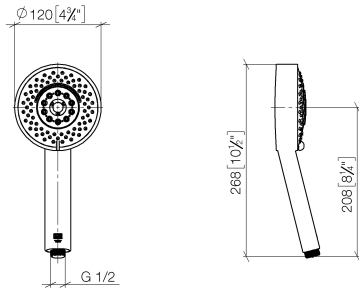

Hand shower FlowReduce - Dark Chrome

28 012 979

- Four settings: COMPACT RAIN, COMPACT SOFT FLOW, COMPACT AQUAPRESSURE FLOW, COMPACT CASCADE, max. flow rate 6.8 l/min (at 3 bar)
- with anti-scale system
- spray head Ø 120mm
- 1/2" connection
- This product can help a building meet the requirements of Green Building Rating Systems, e.g. LEED®, BREEAM®, DGNB

Intrinsic protection against back flow.

	Dark Chrome	28 012 979-19 0010
	Chrome	28 012 979-00 0010
	Chrome	28 012 979-00
	Brushed Platinum	28 012 979-06
	Brushed Platinum	28 012 979-06 0010
	Platinum	28 012 979-08
	Platinum	28 012 979-08 0010
	Dark Chrome	28 012 979-19
	Light Gold	28 012 979-26
	Light Gold	28 012 979-26 0010
	Brushed Light Gold	28 012 979-27
	Brushed Light Gold	28 012 979-27 0010
	Brushed Durabrass (23kt Gold)	28 012 979-28 0010
	Brushed Durabrass (23kt Gold)	28 012 979-28
	Matte Black	28 012 979-33
	Matte Black	28 012 979-33 0010
	Brushed Bronze	28 012 979-42
	Brushed Bronze	28 012 979-42 0010
	Brushed Champagne (22kt Gold)	28 012 979-46 0010
	Brushed Champagne (22kt Gold)	28 012 979-46
	Champagne (22kt Gold)	28 012 979-47 0010
	Champagne (22kt Gold)	28 012 979-47
	Brushed Chrome	28 012 979-93
	Brushed Chrome	28 012 979-93 0010
	Brushed Dark Platinum	28 012 979-99 0010
	Brushed Dark Platinum	28 012 979-99

Hand shower FlowReduce - Dark Chrome

28 012 979

Hand shower FlowReduce - Dark Chrome

28 012 979

mm [inches]

Flow rate chart

Codes & Standards

ASME A112.18.1