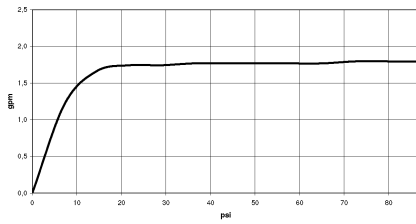

Hand shower FlowReduce - Dark Chrome

28 012 979

- Four settings: COMPACT RAIN, COMPACT SOFT FLOW, COMPACT AQUAPRESSURE FLOW, COMPACT CASCADE, max. flow rate 6.8 l/min (at 3 bar)
- with anti-scale system
- spray head Ø 120mm
- 1/2" connection
- This product can help a building meet the requirements of Green Building Rating Systems, e.g. LEED®, BREEAM®, DGNB

Hand shower FlowReduce - Dark Chrome

28 012 979

Hand shower FlowReduce - Dark Chrome

28 012 979

mm [inches]

Flow rate chart

Codes & Standards

ASME A112.18.1