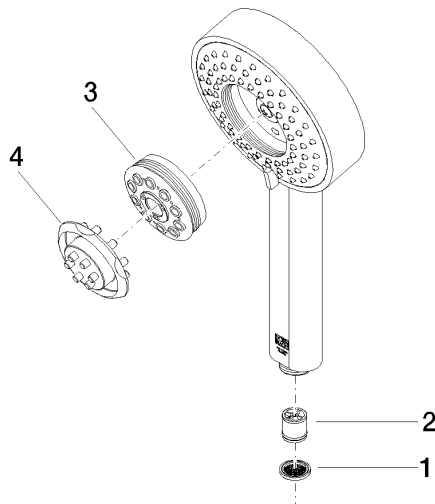

**Hand shower FlowReduce - Brushed Durabronz (23kt Gold)**

IMO

28 012 979

- Four settings: COMPACT RAIN, COMPACT SOFT FLOW, COMPACT AQUAPRESSURE FLOW, COMPACT CASCADE, max. flow rate 6.8 l/min (at 3 bar)
- with anti-scale system
- spray head Ø 120mm
- 1/2" connection
- This product can help a building meet the requirements of Green Building Rating Systems, e.g. LEED®, BREEAM®, DGNB

## Hand shower FlowReduce - Brushed Durabronze (23kt Gold)

---

IMO

28 012 979

28 012 979

mm [inches]

**Flow rate chart**

**Codes & Standards**

## Hand shower FlowReduce - Brushed Durabronz (23kt Gold)

---

IMO

28 012 979

Certificates

---

LGA\_29

28 012 979

**Product version from 4/1/2024**

Parts for other  
finishes can be found  
here: [Chrome](#)

Hand shower FlowReduce - Brushed Durabrass (23kt Gold)

IMO

28 012 979

**Spare parts list**

**Product version from 4/1/2024**