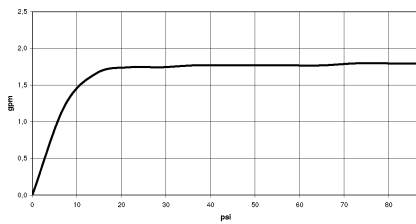

## Hand shower FlowReduce - Brushed Bronze

28 012 979 Product version from 4/1/2024

- Four settings: COMPACT RAIN, COMPACT SOFT FLOW, COMPACT AQUAPRESSURE FLOW, COMPACT CASCADE, max. flow rate 6.8 l/min (at 3 bar)
- with anti-scale system
- spray head Ø 120mm
- 1/2" connection
- This product can help a building meet the requirements of Green Building Rating Systems, e.g. LEED®, BREEAM®, DGNB

## Hand shower FlowReduce - Brushed Bronze

---

28 012 979 Product version from 4/1/2024

## Hand shower FlowReduce - Brushed Bronze

28 012 979 Product version from 4/1/2024

mm [inches]

### Flow rate chart