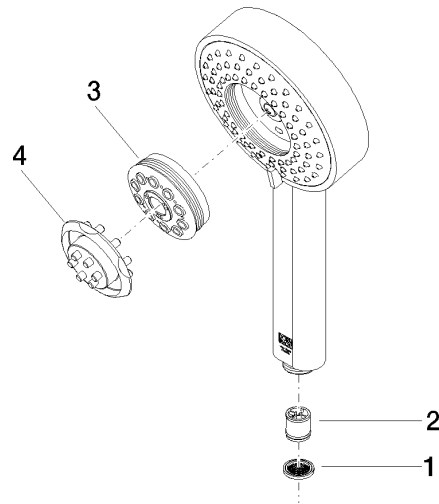

## Hand shower FlowReduce - Brushed Bronze

28 012 979 Product version from 4/1/2024

- Four settings: COMPACT RAIN, COMPACT SOFT FLOW, COMPACT AQUAPRESSURE FLOW, COMPACT CASCADE, max. flow rate 6.8 l/min (at 3 bar)
- with anti-scale system
- spray head Ø 120mm
- 1/2" connection
- This product can help a building meet the requirements of Green Building Rating Systems, e.g. LEED®, BREEAM®, DGNB

## Hand shower FlowReduce - Brushed Bronze

---

28 012 979 Product version from 4/1/2024

## Hand shower FlowReduce - Brushed Bronze

28 012 979 Product version from 4/1/2024

Parts for other finishes can be found here: [Chrome](#)

### Spare parts list

No.	Item Number	Name	Quantity used	Delivery time
1	09 23 01 039 90	sieve	1	2
2	09 23 01 166 90	flow reducer	1	2
3	04 12 11 071 00 90	shower	1	2
4	09 30 09 022 90	key	1	2