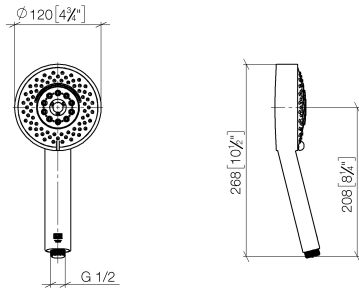

## Hand shower FlowReduce - Brushed Bronze

28 012 979 Product version from 4/1/2024

- Four settings: COMPACT RAIN, COMPACT SOFT FLOW, COMPACT AQUAPRESSURE FLOW, COMPACT CASCADE, max. flow rate 6.8 l/min (at 3 bar)
- with anti-scale system
- spray head Ø 120mm
- 1/2" connection
- This product can help a building meet the requirements of Green Building Rating Systems, e.g. LEED®, BREEAM®, DGNB

## Hand shower FlowReduce - Brushed Bronze

---

28 012 979 Product version from 4/1/2024

## Hand shower FlowReduce - Brushed Bronze

28 012 979 Product version from 4/1/2024

mm [inches]