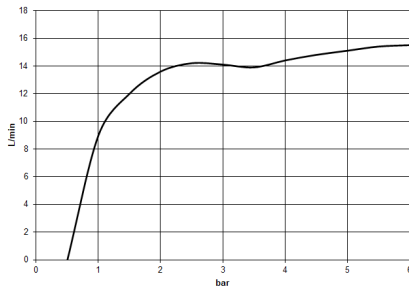

Hand shower - Chrome

IMO

28 015 979

28 015 979

mm [inches]

Flow rate chart

Certificates

DVGW_DW-6517DN0129. WRAS_2009011. LGA_29981.