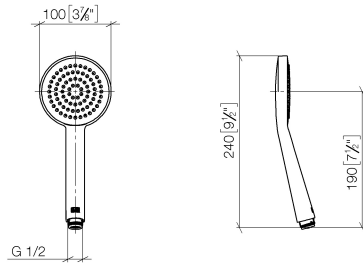

28 015 979

- COMPACT RAIN, max. flow rate 15 l/min (at 3 bar)
- with anti-scale system
- spray head Ø 100mm
- 1/2" connection
- WRAS 2009011

Intrinsic protection against back flow.

Fits: IMO, LULU, MADISON, MEM, TARA,
CL.1, LISSÉ, VAIA, META, CYO

Hand shower - Chrome

IMO

28 015 979

28 015 979

mm [inches]

Flow rate chart

Certificates

DVGW_DW-6517DN0129. WRAS_2009011. LGA_29981.