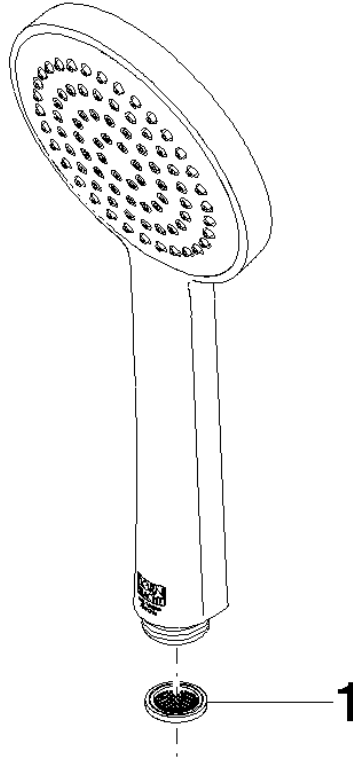

Hand shower FlowReduce - Platinum

IMO

28 015 979

- COMPACT RAIN, max. flow rate 6.8 l/min (at 3 bar)
- with anti-scale system
- spray head Ø 100mm
- 1/2" connection
- This product can help a building meet the requirements of Green Building Rating Systems, e.g. LEED®, BREEAM®, DGNB

Hand shower FlowReduce - Platinum

IMO

28 015 979

28 015 979

mm [inches]

Flow rate chart

Codes & Standards

ASME A112.18.1

Product version from 4/1/2024

Parts for other
finishes can be found
here: [Chrome](#)

Hand shower FlowReduce - Platinum

IMO

28 015 979

Spare parts list

Product version from 4/1/2024

No.	Item Number	Name	Quantity used	Delivery time
	09 23 01 039 90	sieve	1	2