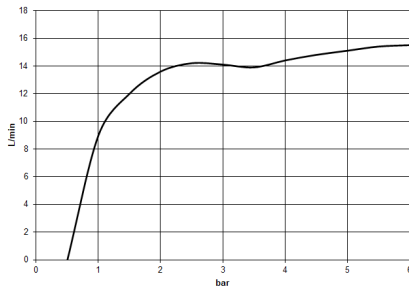

Hand shower - Dark Chrome

IMO

28 015 979

- COMPACT RAIN, max. flow rate 15 l/min (at 3 bar)
- with anti-scale system
- spray head Ø 100mm
- 1/2" connection
- WRAS 2009011

Intrinsic protection against back flow.

Hand shower - Dark Chrome

IMO

28 015 979

28 015 979

mm [inches]

Flow rate chart

Certificates

DVGW_DW-
6517DN0129.