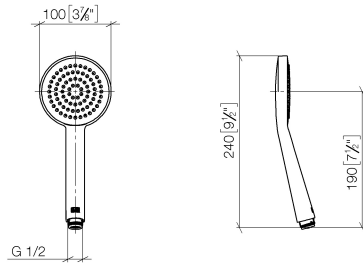

Hand shower - Dark Chrome

IMO

28 015 979

- COMPACT RAIN, max. flow rate 15 l/min (at 3 bar)
- with anti-scale system
- spray head Ø 100mm
- 1/2" connection
- WRAS 2009011

Intrinsic protection against back flow.

Fits: IMO, LULU, MADISON, MEM, TARA,
CL.1, LISSÉ, VAIA, META, CYO

	Dark Chrome	28 015 979-19
	Chrome	28 015 979-00
	Chrome	28 015 979-00 0010
	Brushed Platinum	28 015 979-06
	Brushed Platinum	28 015 979-06 0010
	Platinum	28 015 979-08
	Platinum	28 015 979-08 0010
	Dark Chrome	28 015 979-19 0010
	Light Gold	28 015 979-26
	Light Gold	28 015 979-26 0010
	Brushed Light Gold	28 015 979-27 0010
	Brushed Light Gold	28 015 979-27
	Brushed Durabrass (23kt Gold)	28 015 979-28
	Brushed Durabrass (23kt Gold)	28 015 979-28 0010
	Matte Black	28 015 979-33
	Matte Black	28 015 979-33 0010
	Brushed Bronze	28 015 979-42
	Brushed Bronze	28 015 979-42 0010
	Brushed Champagne (22kt Gold)	28 015 979-46
	Brushed Champagne (22kt Gold)	28 015 979-46 0010
	Champagne (22kt Gold)	28 015 979-47
	Champagne (22kt Gold)	28 015 979-47 0010
	Brushed Chrome	28 015 979-93
	Brushed Chrome	28 015 979-93 0010
	Brushed Dark Platinum	28 015 979-99
	Brushed Dark Platinum	28 015 979-99 0010

Hand shower - Dark Chrome

IMO

28 015 979

28 015 979

mm [inches]

Flow rate chart

Certificates

DVGW_DW-
6517DN0129.