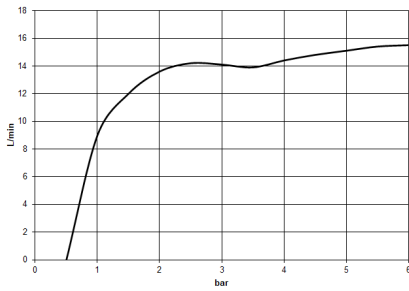

Hand shower - Brushed Chrome

IMO

28 015 979

- COMPACT RAIN, max. flow rate 15 l/min (at 3 bar)
- with anti-scale system
- spray head Ø 100mm
- 1/2" connection
- WRAS 2009011

Intrinsic protection against back flow.

Hand shower - Brushed Chrome

IMO

28 015 979

28 015 979

mm [inches]

Flow rate chart

Codes & Standards

DIN 4109