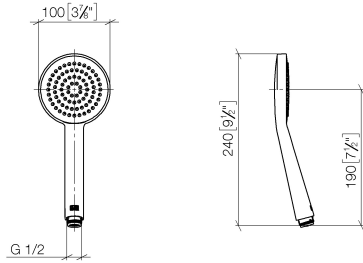

Hand shower - Brushed Chrome

IMO

28 015 979

- COMPACT RAIN, max. flow rate 15 l/min (at 3 bar)
- with anti-scale system
- spray head Ø 100mm
- 1/2" connection
- WRAS 2009011

Intrinsic protection against back flow.

Fits: IMO, LULU, MADISON, MEM, TARA,
CL.1, LISSÉ, VAIA, META, CYO

	Brushed Chrome	28 015 979-93
	Chrome	28 015 979-00
	Chrome	28 015 979-00 0010
	Brushed Platinum	28 015 979-06
	Brushed Platinum	28 015 979-06 0010
	Platinum	28 015 979-08
	Platinum	28 015 979-08 0010
	Dark Chrome	28 015 979-19 0010
	Dark Chrome	28 015 979-19
	Light Gold	28 015 979-26
	Light Gold	28 015 979-26 0010
	Brushed Light Gold	28 015 979-27
	Brushed Light Gold	28 015 979-27 0010
	Brushed Durabronze (23kt Gold)	28 015 979-28
	Brushed Durabronze (23kt Gold)	28 015 979-28 0010
	Matte Black	28 015 979-33
	Matte Black	28 015 979-33 0010
	Brushed Bronze	28 015 979-42
	Brushed Bronze	28 015 979-42 0010
	Brushed Champagne (22kt Gold)	28 015 979-46
	Brushed Champagne (22kt Gold)	28 015 979-46 0010
	Champagne (22kt Gold)	28 015 979-47 0010
	Champagne (22kt Gold)	28 015 979-47
	Brushed Chrome	28 015 979-93 0010
	Brushed Dark Platinum	28 015 979-99
	Brushed Dark Platinum	28 015 979-99 0010

Hand shower - Brushed Chrome

IMO

28 015 979

28 015 979

mm [inches]

Flow rate chart

Codes & Standards

DIN 4109