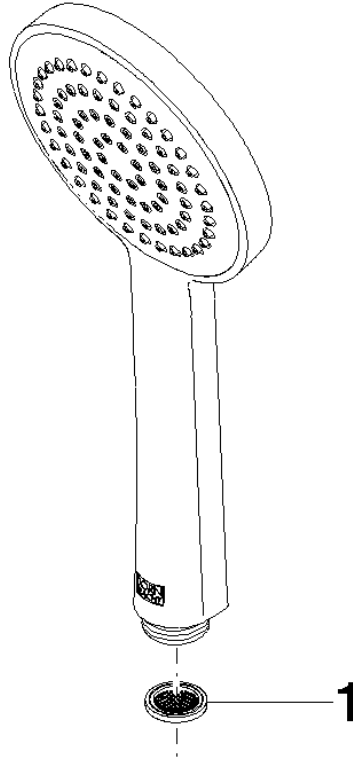

Hand shower - Brushed Chrome

IMO

28 015 979

- COMPACT RAIN, max. flow rate 15 l/min (at 3 bar)
- with anti-scale system
- spray head Ø 100mm
- 1/2" connection
- WRAS 2009011

Intrinsic protection against back flow.

Hand shower - Brushed Chrome

IMO

28 015 979

28 015 979

mm [inches]

Flow rate chart

Codes & Standards

DIN 4109

EN 1112

ISO 3822

Scottish Water
Byelaws

UK Water Supply
Regulations

Ü-Zeichen

Hand shower - Brushed Chrome

IMO

28 015 979

Certificates

WRAS_2009

DVGW_DW-
6517DN0

LGA_29

28 015 979

Product version from 4/1/2024

Parts for other
finishes can be found
here: [Chrome](#)

Hand shower - Brushed Chrome