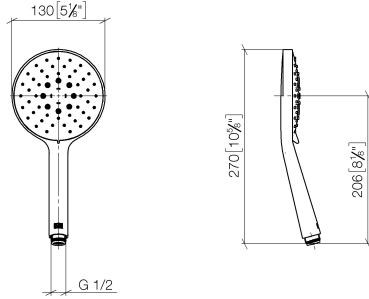

Hand shower - Dark Chrome

IMO

28 016 979

- Three or five settings: COMPACT RAIN, COMPACT SOFT FLOW, COMPACT AQUAPRESSURE FLOW, max. flow rate 15 l/min (at 3 bar)
- with anti-scale system
- spray head Ø 130 mm
- 1/2" connection
- WRAS 2009011

Intrinsic protection against back flow.

Fits: IMO, LULU, MADISON, MEM, TARA, CL.1, LISSÉ, VAIA, META, CYO

	Dark Chrome	28 016 979-19
	Chrome	28 016 979-00
	Chrome	28 016 979-00 0010
	Brushed Platinum	28 016 979-06 0010
	Brushed Platinum	28 016 979-06
	Platinum	28 016 979-08 0010
	Platinum	28 016 979-08
	Dark Chrome	28 016 979-19 0010
	Light Gold	28 016 979-26
	Light Gold	28 016 979-26 0010
	Brushed Light Gold	28 016 979-27
	Brushed Light Gold	28 016 979-27 0010
	Brushed Durabross (23kt Gold)	28 016 979-28
	Brushed Durabross (23kt Gold)	28 016 979-28 0010
	Matte Black	28 016 979-33 0010
	Matte Black	28 016 979-33
	Brushed Bronze	28 016 979-42
	Brushed Bronze	28 016 979-42 0010
	Brushed Champagne (22kt Gold)	28 016 979-46
	Brushed Champagne (22kt Gold)	28 016 979-46 0010
	Champagne (22kt Gold)	28 016 979-47 0010
	Champagne (22kt Gold)	28 016 979-47
	Brushed Chrome	28 016 979-93
	Brushed Chrome	28 016 979-93 0010
	Brushed Dark Platinum	28 016 979-99
	Brushed Dark Platinum	28 016 979-99 0010

Hand shower - Dark Chrome

IMO

28 016 979

28 016 979

mm [inches]

Flow rate chart

Codes & Standards

DIN 4109