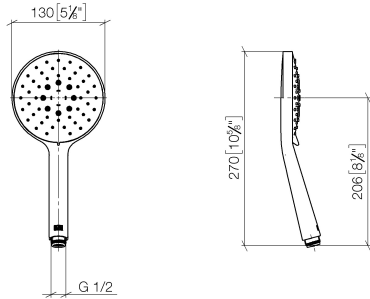

Hand shower - Brushed Light Gold

IMO

28 016 979

- Three or five settings: COMPACT RAIN, COMPACT SOFT FLOW, COMPACT AQUAPRESSURE FLOW, max. flow rate 15 l/min (at 3 bar)
- with anti-scale system
- spray head Ø 130 mm
- 1/2" connection
- WRAS 2009011

Intrinsic protection against back flow.

Fits: IMO, LULU, MADISON, MEM, TARA, CL.1, LISSÉ, VAIA, META, CYO

	Brushed Light Gold	28 016 979-27
	Chrome	28 016 979-00
	Chrome	28 016 979-00 0010
	Brushed Platinum	28 016 979-06 0010
	Brushed Platinum	28 016 979-06
	Platinum	28 016 979-08 0010
	Platinum	28 016 979-08
	Dark Chrome	28 016 979-19
	Dark Chrome	28 016 979-19 0010
	Light Gold	28 016 979-26
	Light Gold	28 016 979-26 0010
	Brushed Light Gold	28 016 979-27 0010
	Brushed Durabrass (23kt Gold)	28 016 979-28
	Brushed Durabrass (23kt Gold)	28 016 979-28 0010
	Matte Black	28 016 979-33 0010
	Matte Black	28 016 979-33
	Brushed Bronze	28 016 979-42
	Brushed Bronze	28 016 979-42 0010
	Brushed Champagne (22kt Gold)	28 016 979-46
	Brushed Champagne (22kt Gold)	28 016 979-46 0010
	Champagne (22kt Gold)	28 016 979-47 0010
	Champagne (22kt Gold)	28 016 979-47
	Brushed Chrome	28 016 979-93
	Brushed Chrome	28 016 979-93 0010
	Brushed Dark Platinum	28 016 979-99
	Brushed Dark Platinum	28 016 979-99 0010

Hand shower - Brushed Light Gold

IMO

28 016 979

28 016 979

mm [inches]

Flow rate chart

Codes & Standards

DIN 4109