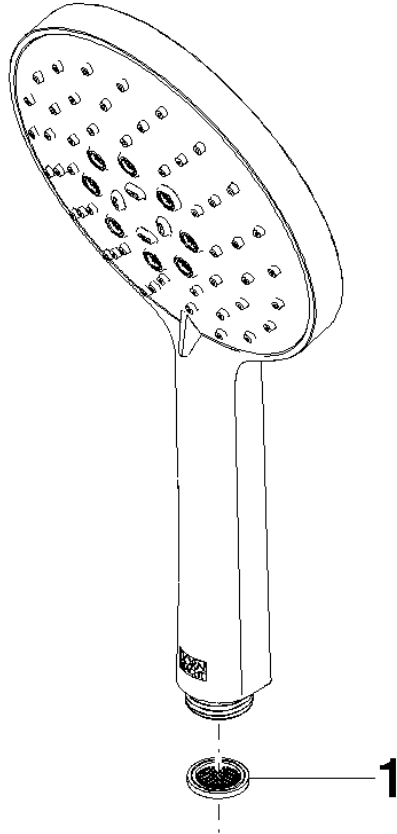

Hand shower - Brushed Light Gold

IMO

28 016 979

- Three or five settings: COMPACT RAIN, COMPACT SOFT FLOW, COMPACT AQUAPRESSURE FLOW, max. flow rate 15 l/min (at 3 bar)
- with anti-scale system
- spray head Ø 130 mm
- 1/2" connection
- WRAS 2009011

Hand shower - Brushed Light Gold

IMO

28 016 979

28 016 979

mm [inches]

Flow rate chart

Codes & Standards

DIN 4109

ISO 3822

Ü-Zeichen

Hand shower - Brushed Light Gold

IMO

28 016 979

Certificates

LGA_29

28 016 979

Product version from 4/1/2024

Parts for other
finishes can be found
here: [Chrome](#)

Hand shower - Brushed Light Gold

IMO

28 016 979

Spare parts list

Product version from 4/1/2024

No.	Item Number	Name	Quantity used	Delivery time
	09 23 01 039 90	sieve	1	2