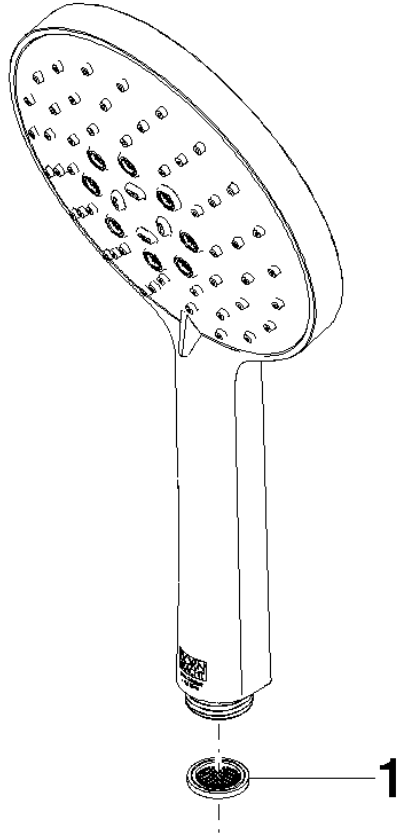

**Hand shower FlowReduce - Brushed Durabronz (23kt Gold)**

IMO

28 016 979

- Three or five settings: COMPACT RAIN, COMPACT SOFT FLOW, COMPACT AQUAPRESSURE FLOW, max. flow rate 6.8 l/min (at 3 bar)
- with anti-scale system
- spray head Ø 130 mm
- 1/2" connection
- This product can help a building meet the requirements of Green Building Rating Systems, e.g. LEED®, BREEAM®, DGNB

## Hand shower FlowReduce - Brushed Durabronze (23kt Gold)

---

IMO

28 016 979

28 016 979

mm [inches]

Flow rate chart

Codes & Standards

# Hand shower FlowReduce - Brushed Durabronz (23kt Gold)

IMO

28 016 979