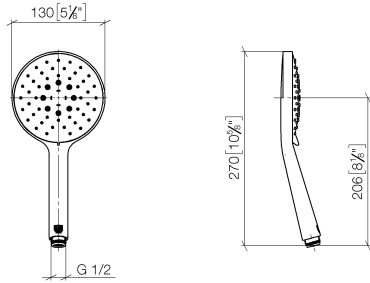

**Hand shower FlowReduce - Brushed Durabronz (23kt Gold)**

IMO

28 016 979

- Three or five settings: COMPACT RAIN, COMPACT SOFT FLOW, COMPACT AQUAPRESSURE FLOW, max. flow rate 6.8 l/min (at 3 bar)
- with anti-scale system
- spray head Ø 130 mm
- 1/2" connection
- This product can help a building meet the requirements of Green Building Rating Systems, e.g. LEED®, BREEAM®, DGNB

Intrinsic protection against back flow.

Fits: IMO, LULU, MADISON, MEM, TARA, CL.1, LISSÉ, VAIA, META, CYO

	Brushed Durabronz (23kt Gold)	28 016 979-28 0010
	Chrome	28 016 979-00
	Chrome	28 016 979-00 0010
	Brushed Platinum	28 016 979-06 0010
	Brushed Platinum	28 016 979-06
	Platinum	28 016 979-08 0010
	Platinum	28 016 979-08
	Dark Chrome	28 016 979-19
	Dark Chrome	28 016 979-19 0010
	Light Gold	28 016 979-26
	Light Gold	28 016 979-26 0010
	Brushed Light Gold	28 016 979-27
	Brushed Light Gold	28 016 979-27 0010
	Brushed Durabronz (23kt Gold)	28 016 979-28
	Matte Black	28 016 979-33 0010
	Matte Black	28 016 979-33
	Brushed Bronze	28 016 979-42
	Brushed Bronze	28 016 979-42 0010
	Brushed Champagne (22kt Gold)	28 016 979-46
	Brushed Champagne (22kt Gold)	28 016 979-46 0010
	Champagne (22kt Gold)	28 016 979-47 0010
	Champagne (22kt Gold)	28 016 979-47
	Brushed Chrome	28 016 979-93
	Brushed Chrome	28 016 979-93 0010
	Brushed Dark Platinum	28 016 979-99
	Brushed Dark Platinum	28 016 979-99 0010

## Hand shower FlowReduce - Brushed Durabronze (23kt Gold)

---

IMO

28 016 979

28 016 979

mm [inches]

Flow rate chart

Codes & Standards