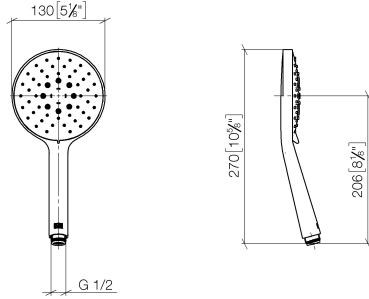

Hand shower - Matte Black

IMO

28 016 979

- Three or five settings: COMPACT RAIN, COMPACT SOFT FLOW, COMPACT AQUAPRESSURE FLOW, max. flow rate 15 l/min (at 3 bar)
- with anti-scale system
- spray head Ø 130 mm
- 1/2" connection
- WRAS 2009011

Intrinsic protection against back flow.

Fits: IMO, LULU, MADISON, MEM, TARA, CL.1, LISSÉ, VAIA, META, CYO

	Matte Black	28 016 979-33
	Chrome	28 016 979-00
	Chrome	28 016 979-00 0010
	Brushed Platinum	28 016 979-06 0010
	Brushed Platinum	28 016 979-06
	Platinum	28 016 979-08 0010
	Platinum	28 016 979-08
	Dark Chrome	28 016 979-19
	Dark Chrome	28 016 979-19 0010
	Light Gold	28 016 979-26
	Light Gold	28 016 979-26 0010
	Brushed Light Gold	28 016 979-27
	Brushed Light Gold	28 016 979-27 0010
	Brushed Durabrass (23kt Gold)	28 016 979-28
	Brushed Durabrass (23kt Gold)	28 016 979-28 0010
	Matte Black	28 016 979-33 0010
	Brushed Bronze	28 016 979-42
	Brushed Bronze	28 016 979-42 0010
	Brushed Champagne (22kt Gold)	28 016 979-46
	Brushed Champagne (22kt Gold)	28 016 979-46 0010
	Champagne (22kt Gold)	28 016 979-47 0010
	Champagne (22kt Gold)	28 016 979-47
	Brushed Chrome	28 016 979-93
	Brushed Chrome	28 016 979-93 0010
	Brushed Dark Platinum	28 016 979-99
	Brushed Dark Platinum	28 016 979-99 0010

Hand shower - Matte Black

IMO

28 016 979

28 016 979

mm [inches]

Flow rate chart

Codes & Standards

DIN 4109