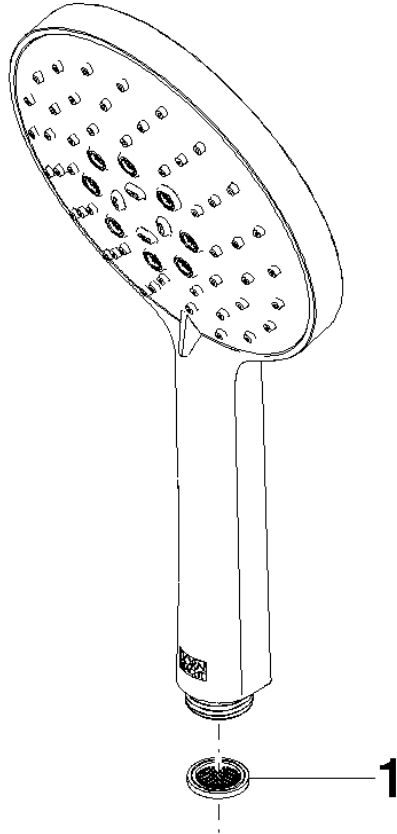

28 016 979

Product version from 4/1/2024

Parts for other
finishes can be found
here: [Chrome](#)