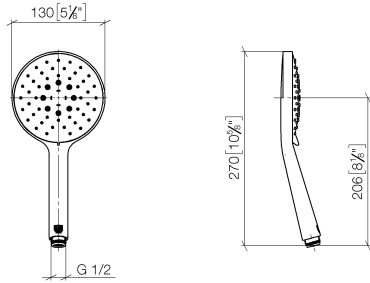

Hand shower FlowReduce - Brushed Bronze

IMO

28 016 979

- Three or five settings: COMPACT RAIN, COMPACT SOFT FLOW, COMPACT AQUAPRESSURE FLOW, max. flow rate 6.8 l/min (at 3 bar)
- with anti-scale system
- spray head Ø 130 mm
- 1/2" connection
- This product can help a building meet the requirements of Green Building Rating Systems, e.g. LEED®, BREEAM®, DGNB

Intrinsic protection against back flow.

Fits: IMO, LULU, MADISON, MEM, TARA, CL.1, LISSÉ, VAIA, META, CYO

	Brushed Bronze	28 016 979-42 0010
	Chrome	28 016 979-00
	Chrome	28 016 979-00 0010
	Brushed Platinum	28 016 979-06 0010
	Brushed Platinum	28 016 979-06
	Platinum	28 016 979-08 0010
	Platinum	28 016 979-08
	Dark Chrome	28 016 979-19
	Dark Chrome	28 016 979-19 0010
	Light Gold	28 016 979-26
	Light Gold	28 016 979-26 0010
	Brushed Light Gold	28 016 979-27
	Brushed Light Gold	28 016 979-27 0010
	Brushed Durabrass (23kt Gold)	28 016 979-28
	Brushed Durabrass (23kt Gold)	28 016 979-28 0010
	Matte Black	28 016 979-33 0010
	Matte Black	28 016 979-33
	Brushed Bronze	28 016 979-42
	Brushed Champagne (22kt Gold)	28 016 979-46
	Brushed Champagne (22kt Gold)	28 016 979-46 0010
	Champagne (22kt Gold)	28 016 979-47 0010
	Champagne (22kt Gold)	28 016 979-47
	Brushed Chrome	28 016 979-93
	Brushed Chrome	28 016 979-93 0010
	Brushed Dark Platinum	28 016 979-99
	Brushed Dark Platinum	28 016 979-99 0010

Hand shower FlowReduce - Brushed Bronze

IMO

28 016 979

28 016 979

mm [inches]

Flow rate chart

Codes & Standards

DIN 4109