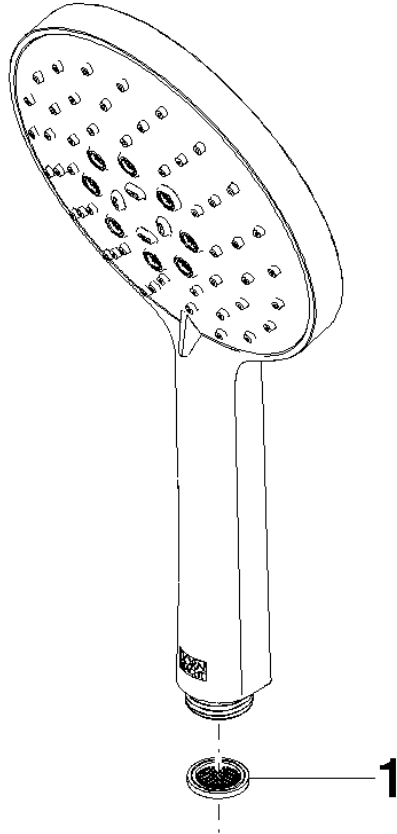

## Hand shower - Brushed Champagne (22kt Gold)

IMO

28 016 979

- Three or five settings: COMPACT RAIN, COMPACT SOFT FLOW, COMPACT AQUAPRESSURE FLOW, max. flow rate 15 l/min (at 3 bar)
- with anti-scale system
- spray head Ø 130 mm
- 1/2" connection
- WRAS 2009011

### Certificates

---

LGA\_29

DVGW\_DW-  
6517DN0

28 016 979

**Product version from 4/1/2024**

Parts for other  
finishes can be found  
here: [Chrome](#)