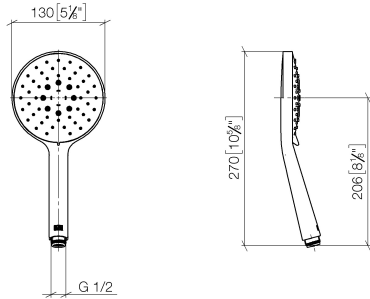

## Hand shower - Brushed Champagne (22kt Gold)

IMO

28 016 979

- Three or five settings: COMPACT RAIN, COMPACT SOFT FLOW, COMPACT AQUAPRESSURE FLOW, max. flow rate 15 l/min (at 3 bar)
- with anti-scale system
- spray head Ø 130 mm
- 1/2" connection
- WRAS 2009011

## Hand shower - Brushed Champagne (22kt Gold)

---

IMO

28 016 979

28 016 979

mm [inches]

Flow rate chart

Codes & Standards