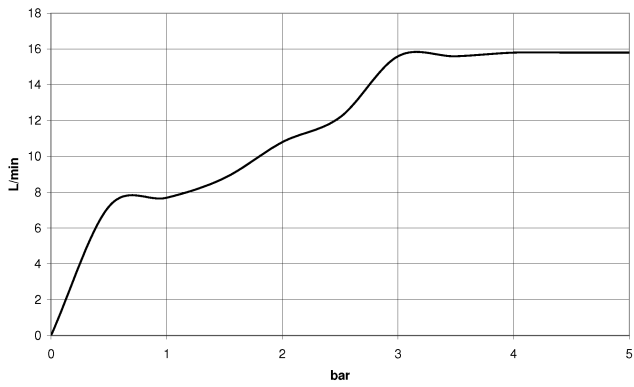

## Hand shower - Brushed Champagne (22kt Gold)

IMO

28 016 979

- Three or five settings: COMPACT RAIN, COMPACT SOFT FLOW, COMPACT AQUAPRESSURE FLOW, max. flow rate 15 l/min (at 3 bar)
- with anti-scale system
- spray head Ø 130 mm
- 1/2" connection
- WRAS 2009011

## Hand shower - Brushed Champagne (22kt Gold)

---

IMO

28 016 979

28 016 979

mm [inches]

Flow rate chart

Codes & Standards