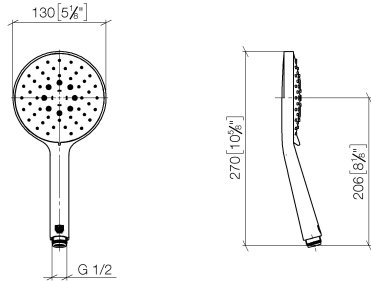

Hand shower FlowReduce - Brushed Chrome

IMO

28 016 979 Product version from 4/1/2024

- Three or five settings: COMPACT RAIN, COMPACT SOFT FLOW, COMPACT AQUAPRESSURE FLOW, max. flow rate 6.8 l/min (at 3 bar)
- with anti-scale system
- spray head Ø 130 mm
- 1/2" connection
- This product can help a building meet the requirements of Green Building Rating Systems, e.g. LEED®, BREEAM®, DGNB

Intrinsic protection against back flow.

Fits: IMO, LULU, MADISON, MEM, TARA, CL.1, LISSÉ, VAIA, META, CYO

	Brushed Chrome	28 016 979-93 0010
	Chrome	28 016 979-00 0010
	Chrome	28 016 979-00
	Brushed Platinum	28 016 979-06 0010
	Brushed Platinum	28 016 979-06
	Platinum	28 016 979-08
	Platinum	28 016 979-08 0010
	Dark Chrome	28 016 979-19
	Dark Chrome	28 016 979-19 0010
	Light Gold	28 016 979-26
	Light Gold	28 016 979-26 0010
	Brushed Light Gold	28 016 979-27
	Brushed Light Gold	28 016 979-27 0010
	Brushed Durabrass (23kt Gold)	28 016 979-28
	Brushed Durabrass (23kt Gold)	28 016 979-28 0010
	Matte Black	28 016 979-33
	Matte Black	28 016 979-33 0010
	Brushed Bronze	28 016 979-42 0010
	Brushed Bronze	28 016 979-42
	Brushed Champagne (22kt Gold)	28 016 979-46 0010
	Brushed Champagne (22kt Gold)	28 016 979-46
	Champagne (22kt Gold)	28 016 979-47
	Champagne (22kt Gold)	28 016 979-47 0010
	Brushed Chrome	28 016 979-93
	Brushed Dark Platinum	28 016 979-99
	Brushed Dark Platinum	28 016 979-99 0010

Hand shower FlowReduce - Brushed Chrome

IMO

28 016 979 Product version from 4/1/2024

28 016 979 Product version from 4/1/2024

mm [inches]

Flow rate chart

Codes & Standards

DIN 4109