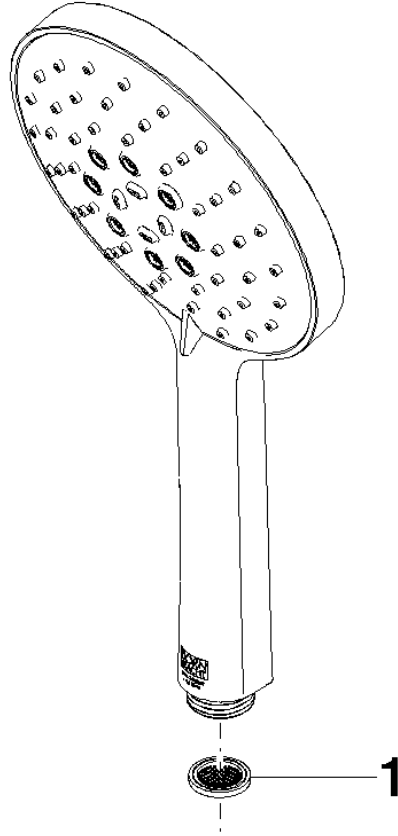

Hand shower FlowReduce - Brushed Chrome

IMO

28 016 979 Product version from 4/1/2024

- Three or five settings: COMPACT RAIN, COMPACT SOFT FLOW, COMPACT AQUAPRESSURE FLOW, max. flow rate 6.8 l/min (at 3 bar)
- with anti-scale system
- spray head Ø 130 mm
- 1/2" connection
- This product can help a building meet the requirements of Green Building Rating Systems, e.g. LEED®, BREEAM®, DGNB

Hand shower FlowReduce - Brushed Chrome

IMO

28 016 979 Product version from 4/1/2024

28 016 979 Product version from 4/1/2024

mm [inches]

Flow rate chart

Codes & Standards

DIN 4109

EN 1112

ISO 3822

Ü-Zeichen

Hand shower FlowReduce - Brushed Chrome

IMO

28 016 979 Product version from 4/1/2024

Certificates

DVGW_DW- LGA_29
6517DN0

28 016 979 Product version from 4/1/2024

Parts for other finishes can be found here: [Chrome](#)

Spare parts list

No.	Item Number	Name	Quantity used	Delivery time
1	09 23 01 039 90	sieve	1	2