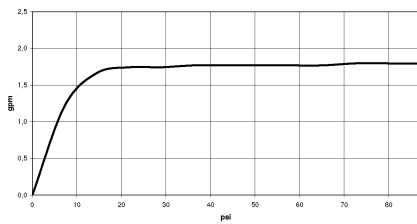

Hand shower FlowReduce - Brushed Chrome

IMO

28 016 979 Product version from 4/1/2024

- Three or five settings: COMPACT RAIN, COMPACT SOFT FLOW, COMPACT AQUAPRESSURE FLOW, max. flow rate 6.8 l/min (at 3 bar)
- with anti-scale system
- spray head Ø 130 mm
- 1/2" connection
- This product can help a building meet the requirements of Green Building Rating Systems, e.g. LEED®, BREEAM®, DGNB

Hand shower FlowReduce - Brushed Chrome

IMO

28 016 979 Product version from 4/1/2024

28 016 979 Product version from 4/1/2024

mm [inches]

Flow rate chart

Codes & Standards

DIN 4109