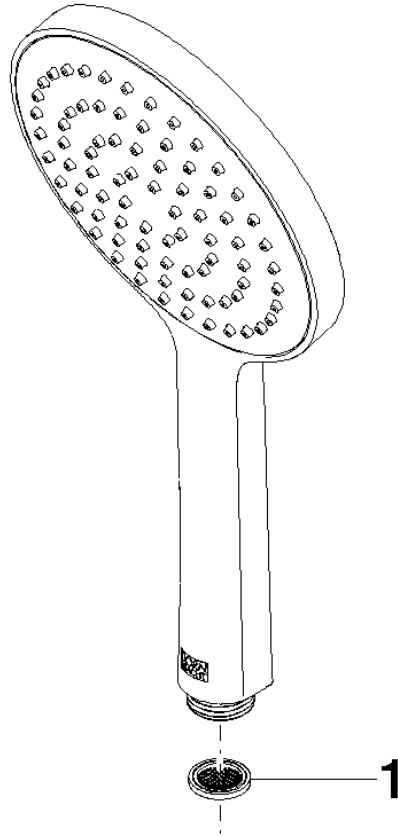

28 017 979

- COMPACT RAIN, max. flow rate 15 l/min (at 3 bar)
- with anti-scale system
- spray head Ø 130 mm
- 1/2" connection
- WRAS 2009011

Intrinsic protection against back flow.

Fits: IMO, LULU, MADISON, MEM, TARA, CL.1, LISSÉ, VAIA, META, CYO

	Chrome	28 017 979-00
	Chrome	28 017 979-00 0010
	Brushed Platinum	28 017 979-06 0010
	Brushed Platinum	28 017 979-06
	Platinum	28 017 979-08 0010
	Platinum	28 017 979-08
	Dark Chrome	28 017 979-19 0010
	Dark Chrome	28 017 979-19
	Light Gold	28 017 979-26 0010
	Light Gold	28 017 979-26
	Brushed Light Gold	28 017 979-27 0010
	Brushed Light Gold	28 017 979-27
	Brushed Durabrass (23kt Gold)	28 017 979-28
	Brushed Durabrass (23kt Gold)	28 017 979-28 0010
	Matte Black	28 017 979-33 0010
	Matte Black	28 017 979-33
	Brushed Bronze	28 017 979-42 0010
	Brushed Bronze	28 017 979-42
	Brushed Champagne (22kt Gold)	28 017 979-46 0010
	Brushed Champagne (22kt Gold)	28 017 979-46
	Champagne (22kt Gold)	28 017 979-47
	Champagne (22kt Gold)	28 017 979-47 0010
	Brushed Chrome	28 017 979-93 0010
	Brushed Chrome	28 017 979-93
	Brushed Dark Platinum	28 017 979-99
	Brushed Dark Platinum	28 017 979-99 0010

Hand shower - Chrome

IMO

28 017 979

28 017 979

mm [inches]

Flow rate chart

Certificates

DVGW_DW-
6517DN0129.

LGA_29983.

WRAS_2009011.

28 017 979

Spare parts list

No.	Item Number	Name	Quantity used	Delivery time
1	09 23 01 039 90	sieve	1	2