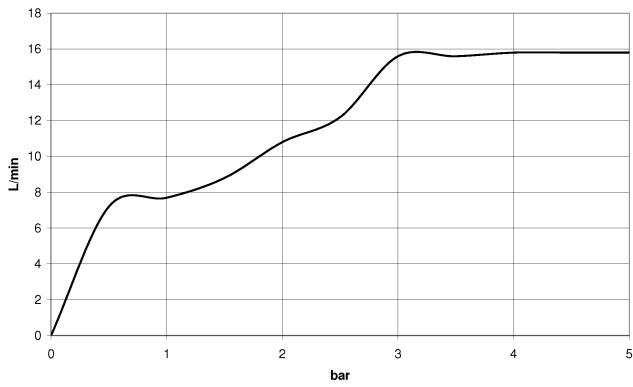

## Hand shower - Dark Chrome

28 017 979

- COMPACT RAIN, max. flow rate 15 l/min (at 3 bar)
- with anti-scale system
- spray head Ø 130 mm
- 1/2" connection
- WRAS

Intrinsic protection against back flow.

	Dark Chrome	28 017 979-19
	Chrome	28 017 979-00
	Brushed Platinum	28 017 979-06
	Platinum	28 017 979-08
	Light Gold	28 017 979-26
	Brushed Light Gold	28 017 979-27
	Brushed Durabronze (23kt Gold)	28 017 979-28
	Matte Black	28 017 979-33
	Brushed Bronze	28 017 979-42
	Brushed Champagne (22kt Gold)	28 017 979-46
	Champagne (22kt Gold)	28 017 979-47
	Brushed Chrome	28 017 979-93
	Brushed Dark Platinum	28 017 979-99

**Hand shower - Dark Chrome**

28 017 979

mm [inches]

**Flow rate chart**

**Codes & Standards**

DIN 4109

EN 1112

ISO 3822