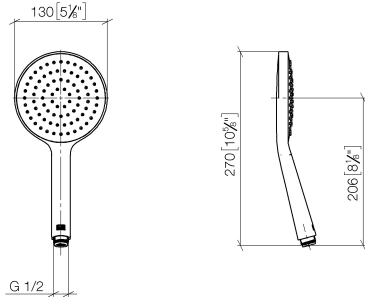

## Hand shower - Dark Chrome

28 017 979

- COMPACT RAIN, max. flow rate 15 l/min (at 3 bar)
- with anti-scale system
- spray head Ø 130 mm
- 1/2" connection
- WRAS

Intrinsic protection against back flow.

	Dark Chrome	28 017 979-19
	Chrome	28 017 979-00
	Brushed Platinum	28 017 979-06
	Platinum	28 017 979-08
	Light Gold	28 017 979-26
	Brushed Light Gold	28 017 979-27
	Brushed Durabronze (23kt Gold)	28 017 979-28
	Matte Black	28 017 979-33
	Brushed Bronze	28 017 979-42
	Brushed Champagne (22kt Gold)	28 017 979-46
	Champagne (22kt Gold)	28 017 979-47
	Brushed Chrome	28 017 979-93
	Brushed Dark Platinum	28 017 979-99

**Hand shower - Dark Chrome**

28 017 979

mm [inches]

**Flow rate chart**

**Codes & Standards**

DIN 4109

EN 1112

ISO 3822