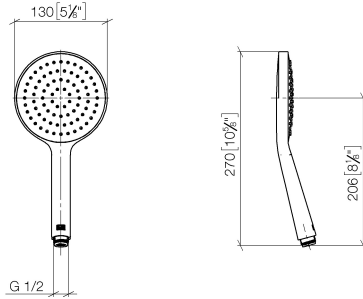

## Hand shower - Brushed Bronze

28 017 979 Product version from 4/1/2024

- COMPACT RAIN, max. flow rate 15 l/min (at 3 bar)
- with anti-scale system
- spray head Ø 130 mm
- 1/2" connection
- WRAS

Intrinsic protection against back flow.

	Brushed Bronze	28 017 979-42
	Chrome	28 017 979-00
	Brushed Platinum	28 017 979-06
	Platinum	28 017 979-08
	Dark Chrome	28 017 979-19
	Light Gold	28 017 979-26
	Brushed Light Gold	28 017 979-27
	Brushed Durabronze (23kt Gold)	28 017 979-28
	Matte Black	28 017 979-33
	Brushed Champagne (22kt Gold)	28 017 979-46
	Champagne (22kt Gold)	28 017 979-47
	Brushed Chrome	28 017 979-93
	Brushed Dark Platinum	28 017 979-99

## Hand shower - Brushed Bronze

28 017 979 Product version from 4/1/2024

mm [inches]