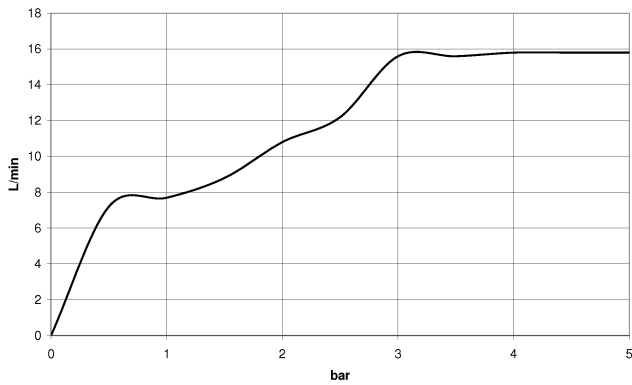

## Hand shower - Brushed Bronze

28 017 979 Product version from 4/1/2024

- COMPACT RAIN, max. flow rate 15 l/min (at 3 bar)
- with anti-scale system
- spray head Ø 130 mm
- 1/2" connection
- WRAS

Intrinsic protection against back flow.

	Brushed Bronze	28 017 979-42
	Chrome	28 017 979-00
	Brushed Platinum	28 017 979-06
	Platinum	28 017 979-08
	Dark Chrome	28 017 979-19
	Light Gold	28 017 979-26
	Brushed Light Gold	28 017 979-27
	Brushed Durabronze (23kt Gold)	28 017 979-28
	Matte Black	28 017 979-33
	Brushed Champagne (22kt Gold)	28 017 979-46
	Champagne (22kt Gold)	28 017 979-47
	Brushed Chrome	28 017 979-93
	Brushed Dark Platinum	28 017 979-99

### Flow rate chart