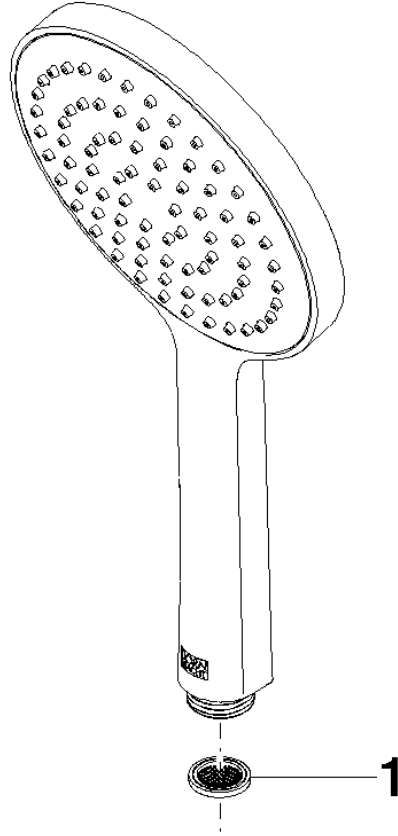

## Hand shower - Brushed Bronze

28 017 979 Product version from 4/1/2024

- COMPACT RAIN, max. flow rate 15 l/min (at 3 bar)
- with anti-scale system
- spray head Ø 130 mm
- 1/2" connection
- WRAS

Intrinsic protection against back flow.

## Hand shower - Brushed Bronze

---

28 017 979 Product version from 4/1/2024

## Hand shower - Brushed Bronze

28 017 979 Product version from 4/1/2024

Parts for other  
finishes can be found  
here: [Chrome](#)