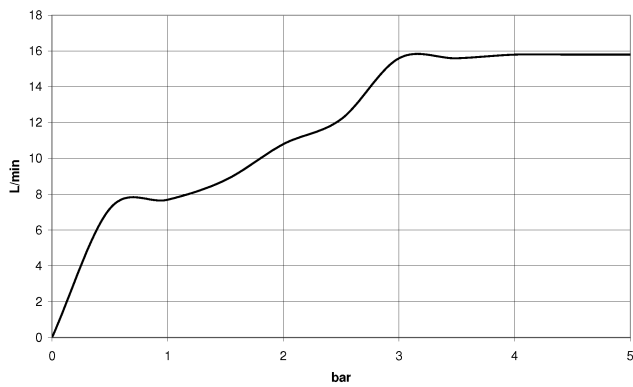

## Hand shower - Brushed Champagne (22kt Gold)

28 017 979 Product version from 4/1/2024

- COMPACT RAIN, max. flow rate 15 l/min (at 3 bar)
- with anti-scale system
- spray head Ø 130 mm
- 1/2" connection
- WRAS

Intrinsic protection against back flow.

	Brushed Champagne (22kt Gold)	28 017 979-46
	Chrome	28 017 979-00
	Brushed Platinum	28 017 979-06
	Platinum	28 017 979-08
	Dark Chrome	28 017 979-19
	Light Gold	28 017 979-26
	Brushed Light Gold	28 017 979-27
	Brushed Durabrass (23kt Gold)	28 017 979-28
	Matte Black	28 017 979-33
	Brushed Bronze	28 017 979-42
	Champagne (22kt Gold)	28 017 979-47
	Brushed Chrome	28 017 979-93
	Brushed Dark Platinum	28 017 979-99

## Hand shower - Brushed Champagne (22kt Gold)

28 017 979 Product version from 4/1/2024

mm [inches]

### Flow rate chart