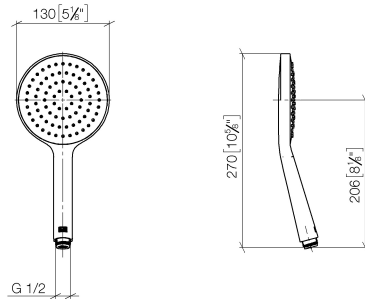

## Hand shower - Brushed Champagne (22kt Gold)

28 017 979 Product version from 4/1/2024

- COMPACT RAIN, max. flow rate 15 l/min (at 3 bar)
- with anti-scale system
- spray head Ø 130 mm
- 1/2" connection
- WRAS

Intrinsic protection against back flow.

	Brushed Champagne (22kt Gold)	28 017 979-46
	Chrome	28 017 979-00
	Brushed Platinum	28 017 979-06
	Platinum	28 017 979-08
	Dark Chrome	28 017 979-19
	Light Gold	28 017 979-26
	Brushed Light Gold	28 017 979-27
	Brushed Durabrass (23kt Gold)	28 017 979-28
	Matte Black	28 017 979-33
	Brushed Bronze	28 017 979-42
	Champagne (22kt Gold)	28 017 979-47
	Brushed Chrome	28 017 979-93
	Brushed Dark Platinum	28 017 979-99

## Hand shower - Brushed Champagne (22kt Gold)

28 017 979 Product version from 4/1/2024

mm [inches]