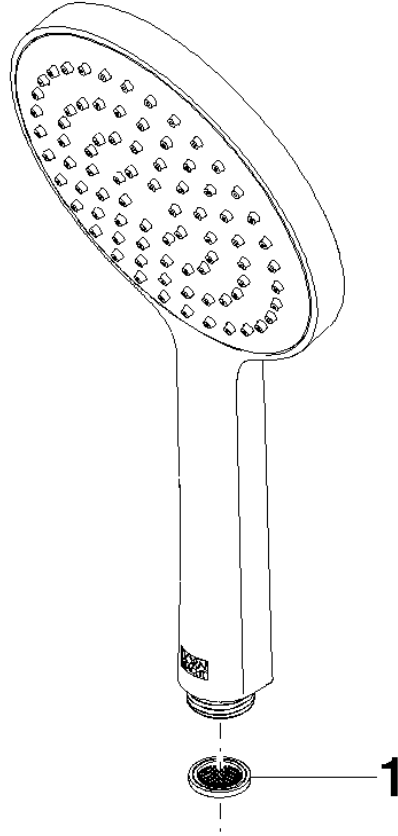

## Hand shower - Brushed Champagne (22kt Gold)

28 017 979 Product version from 4/1/2024

- COMPACT RAIN, max. flow rate 15 l/min (at 3 bar)
- with anti-scale system
- spray head Ø 130 mm
- 1/2" connection
- WRAS

## Hand shower - Brushed Champagne (22kt Gold)

28 017 979 Product version from 4/1/2024

Parts for other  
finishes can be found  
here: [Chrome](#)