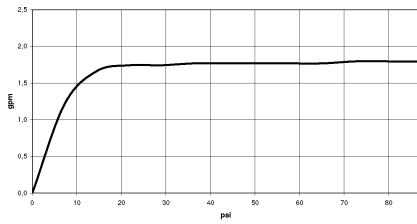

Hand shower FlowReduce - Dark Chrome

28 018 979 Product version from 10/1/2023

- Three or five settings: COMPACT RAIN, COMPACT SOFT FLOW, COMPACT AQUAPRESSURE FLOW, max. flow rate 6.8 l/min (at 3 bar)
- with anti-scale system
- spray head Ø 100mm
- 1/2" connection
- Function from: 6 l/min
- This product can help a building meet the requirements of Green Building Rating Systems, e.g. LEED®, BREEAM®, DGNB

Hand shower FlowReduce - Dark Chrome

28 018 979 Product version from 10/1/2023

28 018 979-99 0010

Hand shower FlowReduce - Dark Chrome

28 018 979 Product version from 10/1/2023

mm [inches]

Flow rate chart

Codes & Standards