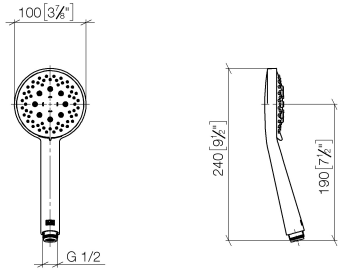

Hand shower FlowReduce - Dark Chrome

28 018 979 Product version from 10/1/2023

- Three or five settings: COMPACT RAIN, COMPACT SOFT FLOW, COMPACT AQUAPRESSURE FLOW, max. flow rate 6.8 l/min (at 3 bar)
- with anti-scale system
- spray head Ø 100mm
- 1/2" connection
- Function from: 6 l/min
- This product can help a building meet the requirements of Green Building Rating Systems, e.g. LEED®, BREEAM®, DGNB

Intrinsic protection against back flow.

	Dark Chrome	28 018 979-19 0010
	Chrome	28 018 979-00
	Chrome	28 018 979-00 0010
	Brushed Platinum	28 018 979-06
	Brushed Platinum	28 018 979-06 0010
	Platinum	28 018 979-08
	Platinum	28 018 979-08 0010
	Dark Chrome	28 018 979-19
	Light Gold	28 018 979-26 0010
	Light Gold	28 018 979-26
	Brushed Light Gold	28 018 979-27 0010
	Brushed Light Gold	28 018 979-27
	Brushed Durabrass (23kt Gold)	28 018 979-28
	Brushed Durabrass (23kt Gold)	28 018 979-28 0010
	Matte Black	28 018 979-33
	Matte Black	28 018 979-33 0010
	Brushed Bronze	28 018 979-42 0010
	Brushed Bronze	28 018 979-42
	Brushed Dark Bronze	28 018 979-43 0010
	Brushed Champagne (22kt Gold)	28 018 979-46
	Brushed Champagne (22kt Gold)	28 018 979-46 0010
	Champagne (22kt Gold)	28 018 979-47
	Champagne (22kt Gold)	28 018 979-47 0010
	Brushed Chrome	28 018 979-93
	Brushed Chrome	28 018 979-93 0010
	Brushed Dark Platinum	28 018 979-99

Hand shower FlowReduce - Dark Chrome

28 018 979 Product version from 10/1/2023

28 018 979-99 0010

Hand shower FlowReduce - Dark Chrome

28 018 979 Product version from 10/1/2023

mm [inches]

Flow rate chart

Codes & Standards

ASME A112.18.1

cUPC

DIN 4109

ISO 3822

Ü-Zeichen

Hand shower FlowReduce - Dark Chrome

28 018 979 Product version from 10/1/2023

Certificates