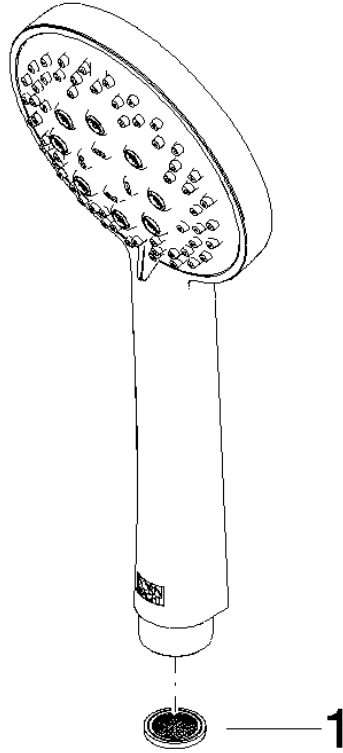

Hand shower FlowReduce - Dark Chrome

28 018 979 Product version from 10/1/2023

- Three or five settings: COMPACT RAIN, COMPACT SOFT FLOW, COMPACT AQUAPRESSURE FLOW, max. flow rate 6.8 l/min (at 3 bar)
- with anti-scale system
- spray head Ø 100mm
- 1/2" connection
- Function from: 6 l/min
- This product can help a building meet the requirements of Green Building Rating Systems, e.g. LEED®, BREEAM®, DGNB

Hand shower FlowReduce - Dark Chrome

28 018 979 Product version from 10/1/2023

28 018 979-99 0010

Hand shower FlowReduce - Dark Chrome

28 018 979 Product version from 10/1/2023

mm [inches]

Flow rate chart

Codes & Standards

ASME A112.18.1

cUPC

DIN 4109

ISO 3822

Ü-Zeichen

Hand shower FlowReduce - Dark Chrome

28 018 979 Product version from 10/1/2023

Certificates

LGA_29

IAPMO_4976 (

Hand shower FlowReduce - Dark Chrome

28 018 979 Product version from 10/1/2023

Parts for other
finishes can be found
here: [Chrome](#)

Spare parts list

No.	Item Number	Name	Quantity used	Delivery time
1	09 23 01 039 90	sieve	1	2