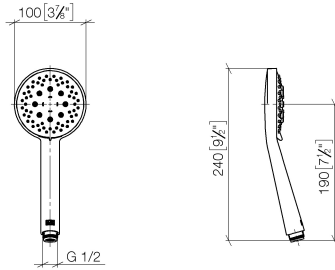

Hand shower FlowReduce - Brushed Light Gold

28 018 979 Product version from 10/1/2023

- Three or five settings: COMPACT RAIN, COMPACT SOFT FLOW, COMPACT AQUAPRESSURE FLOW, max. flow rate 6.8 l/min (at 3 bar)
- with anti-scale system
- spray head Ø 100mm
- 1/2" connection
- Function from: 6 l/min
- This product can help a building meet the requirements of Green Building Rating Systems, e.g. LEED®, BREEAM®, DGNB

Intrinsic protection against back flow.

	Brushed Light Gold	28 018 979-27 0010
	Chrome	28 018 979-00
	Chrome	28 018 979-00 0010
	Brushed Platinum	28 018 979-06
	Brushed Platinum	28 018 979-06 0010
	Platinum	28 018 979-08
	Platinum	28 018 979-08 0010
	Dark Chrome	28 018 979-19
	Dark Chrome	28 018 979-19 0010
	Light Gold	28 018 979-26 0010
	Light Gold	28 018 979-26
	Brushed Light Gold	28 018 979-27
	Brushed Durabrass (23kt Gold)	28 018 979-28
	Brushed Durabrass (23kt Gold)	28 018 979-28 0010
	Matte Black	28 018 979-33
	Matte Black	28 018 979-33 0010
	Brushed Bronze	28 018 979-42 0010
	Brushed Bronze	28 018 979-42
	Brushed Dark Bronze	28 018 979-43 0010
	Brushed Champagne (22kt Gold)	28 018 979-46
	Brushed Champagne (22kt Gold)	28 018 979-46 0010
	Champagne (22kt Gold)	28 018 979-47
	Champagne (22kt Gold)	28 018 979-47 0010
	Brushed Chrome	28 018 979-93
	Brushed Chrome	28 018 979-93 0010
	Brushed Dark Platinum	28 018 979-99

Hand shower FlowReduce - Brushed Light Gold

28 018 979 Product version from 10/1/2023

Brushed Dark
Platinum

28 018 979-99 0010

Hand shower FlowReduce - Brushed Light Gold

28 018 979 Product version from 10/1/2023

mm [inches]

Flow rate chart

Codes & Standards

DIN 4109

ISO 3822

Ü-Zeichen

Hand shower FlowReduce - Brushed Light Gold

28 018 979 Product version from 10/1/2023