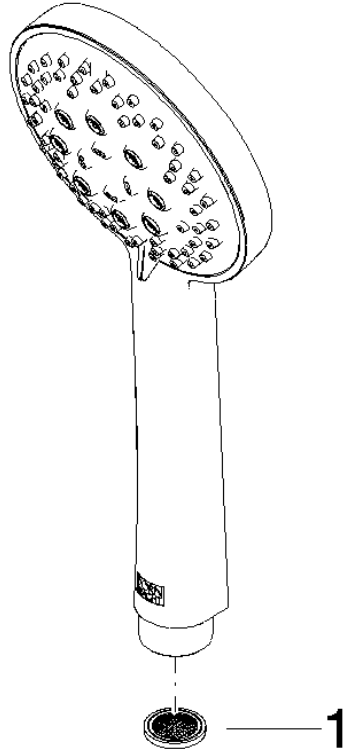

Hand shower FlowReduce - Brushed Light Gold

28 018 979 Product version from 10/1/2023

- Three or five settings: COMPACT RAIN, COMPACT SOFT FLOW, COMPACT AQUAPRESSURE FLOW, max. flow rate 6.8 l/min (at 3 bar)
- with anti-scale system
- spray head Ø 100mm
- 1/2" connection
- Function from: 6 l/min
- This product can help a building meet the requirements of Green Building Rating Systems, e.g. LEED®, BREEAM®, DGNB

Hand shower FlowReduce - Brushed Light Gold

28 018 979 Product version from 10/1/2023

Brushed Dark
Platinum

28 018 979-99 0010

Hand shower FlowReduce - Brushed Light Gold

28 018 979 Product version from 10/1/2023

mm [inches]

Flow rate chart

Codes & Standards

DIN 4109

ISO 3822

Ü-Zeichen

Hand shower FlowReduce - Brushed Light Gold

28 018 979 Product version from 10/1/2023

Certificates

LGA_29

Hand shower FlowReduce - Brushed Light Gold

28 018 979 Product version from 10/1/2023

Parts for other
finishes can be found
here: [Chrome](#)

Spare parts list

No.	Item Number	Name	Quantity used	Delivery time
1	09 23 01 039 90	sieve	1	2