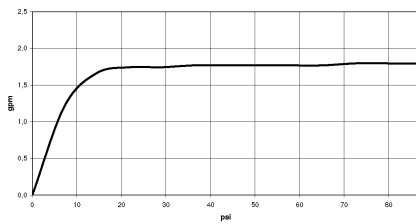

Hand shower FlowReduce - Brushed Light Gold

28 018 979 Product version from 10/1/2023

- Three or five settings: COMPACT RAIN, COMPACT SOFT FLOW, COMPACT AQUAPRESSURE FLOW, max. flow rate 6.8 l/min (at 3 bar)
- with anti-scale system
- spray head Ø 100mm
- 1/2" connection
- Function from: 6 l/min
- This product can help a building meet the requirements of Green Building Rating Systems, e.g. LEED®, BREEAM®, DGNB

Hand shower FlowReduce - Brushed Light Gold

28 018 979 Product version from 10/1/2023

Brushed Dark
Platinum

28 018 979-99 0010

Hand shower FlowReduce - Brushed Light Gold

28 018 979 Product version from 10/1/2023

mm [inches]

Flow rate chart

Codes & Standards

DIN 4109

ISO 3822

Ü-Zeichen

Hand shower FlowReduce - Brushed Light Gold

28 018 979 Product version from 10/1/2023