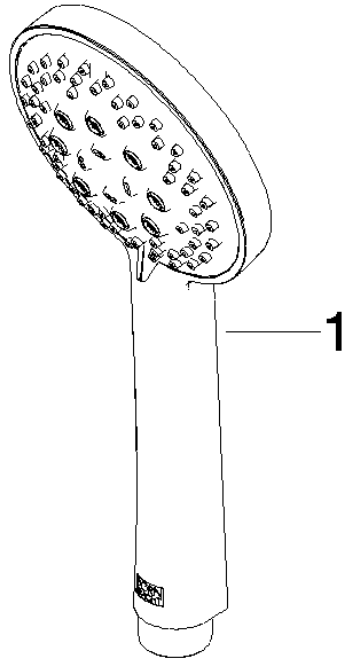

## Hand shower - Brushed Champagne (22kt Gold)

IMO

28 018 979

- Three or five settings: COMPACT RAIN, COMPACT SOFT FLOW, COMPACT AQUAPRESSURE FLOW, max. flow rate 15 l/min (at 3 bar)
- with anti-scale system
- spray head Ø 100mm
- 1/2" connection
- WRAS 2210003
- Function from: 7 l/min

Hand shower - Brushed Champagne (22kt Gold)

IMO

28 018 979

28 018 979-99 0010

28 018 979

mm [inches]

**Flow rate chart**

**Codes & Standards**

## Certificates

WRAS\_2210

DVGW\_DW-  
6517DN0

LGA\_29

28 018 979

**Product version from 4/1/2024**

Parts for other  
finishes can be found  
here: [Chrome](#)