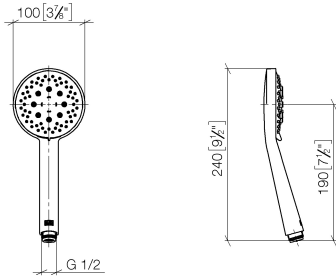

## Hand shower - Brushed Champagne (22kt Gold)

IMO

28 018 979

- Three or five settings: COMPACT RAIN, COMPACT SOFT FLOW, COMPACT AQUAPRESSURE FLOW, max. flow rate 15 l/min (at 3 bar)
- with anti-scale system
- spray head Ø 100mm
- 1/2" connection
- WRAS 2210003
- Function from: 7 l/min

Intrinsic protection against back flow.

Fits: IMO, LULU, MADISON, MEM, TARA, CL.1, LISSÉ, VAIA, META, CYO

	Brushed Champagne (22kt Gold)	28 018 979-46
	Chrome	28 018 979-00
	Chrome	28 018 979-00 0010
	Brushed Platinum	28 018 979-06
	Brushed Platinum	28 018 979-06 0010
	Platinum	28 018 979-08
	Platinum	28 018 979-08 0010
	Dark Chrome	28 018 979-19
	Dark Chrome	28 018 979-19 0010
	Light Gold	28 018 979-26 0010
	Light Gold	28 018 979-26
	Brushed Light Gold	28 018 979-27 0010
	Brushed Light Gold	28 018 979-27
	Brushed Durabronze (23kt Gold)	28 018 979-28
	Brushed Durabronze (23kt Gold)	28 018 979-28 0010
	Matte Black	28 018 979-33
	Matte Black	28 018 979-33 0010
	Brushed Bronze	28 018 979-42 0010
	Brushed Bronze	28 018 979-42
		28 018 979-43 0010
	Brushed Champagne (22kt Gold)	28 018 979-46 0010
	Champagne (22kt Gold)	28 018 979-47
	Champagne (22kt Gold)	28 018 979-47 0010
	Brushed Chrome	28 018 979-93
	Brushed Chrome	28 018 979-93 0010
	Brushed Dark Platinum	28 018 979-99

Hand shower - Brushed Champagne (22kt Gold)

IMO

28 018 979

28 018 979-99 0010

28 018 979

mm [inches]

**Flow rate chart**

**Codes & Standards**