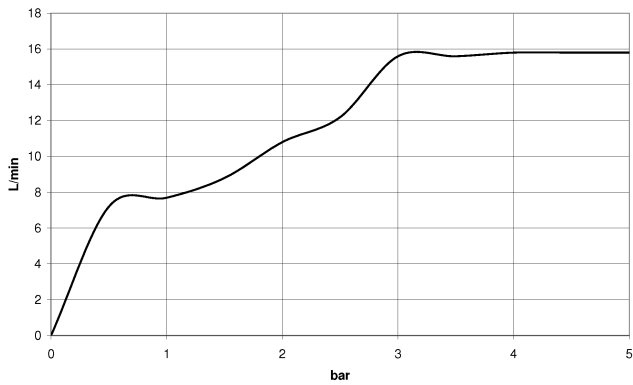

## Hand shower - Brushed Champagne (22kt Gold)

IMO

28 018 979

- Three or five settings: COMPACT RAIN, COMPACT SOFT FLOW, COMPACT AQUAPRESSURE FLOW, max. flow rate 15 l/min (at 3 bar)
- with anti-scale system
- spray head Ø 100mm
- 1/2" connection
- WRAS 2210003
- Function from: 7 l/min

Hand shower - Brushed Champagne (22kt Gold)

IMO

28 018 979

28 018 979-99 0010

28 018 979

mm [inches]

**Flow rate chart**

**Codes & Standards**