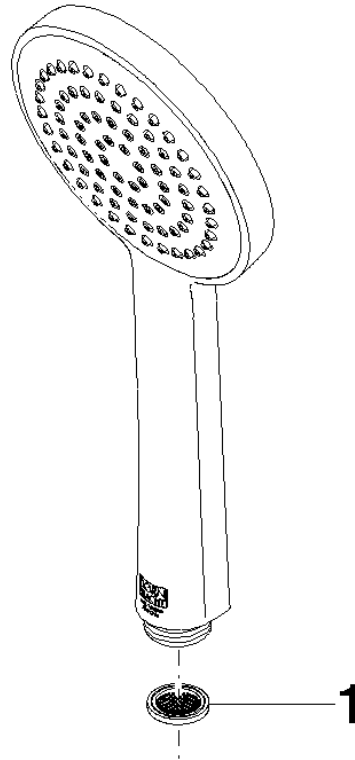

28 025 979

- spray head Ø 100mm
- COMPACT RAIN, max. flow rate 5 l/min (at 3 bar)
- with anti-scale system
- 1/2" connection
- This product can help a building meet the requirements of Green Building Rating Systems, e.g. LEED®, BREEAM®, DGNB

Intrinsic protection against back flow.

Fits: IMO, LULU, MADISON, MEM, TARA, CL.1, LISSÉ, VAIA, META, CYO

	Brushed Dark Platinum	28 025 979-99 0010
	Chrome	28 025 979-00 0010
	Brushed Platinum	28 025 979-06 0010
	Platinum	28 025 979-08 0010
	Dark Chrome	28 025 979-19 0010
	Light Gold	28 025 979-26 0010
	Brushed Durabronze (23kt Gold)	28 025 979-28 0010
	Matte Black	28 025 979-33 0010
	Brushed Champagne (22kt Gold)	28 025 979-46 0010
	Champagne (22kt Gold)	28 025 979-47 0010
	Brushed Chrome	28 025 979-93 0010

SERIES-VARIOUS Hand shower FlowReduce - Brushed Dark Platinum

IMO

28 025 979

mm [inches]

Flow rate chart

28 025 979

Product version from 4/1/2023

Parts for other
finishes can be found
here: [Chrome](#)

SERIES-VARIOUS Hand shower FlowReduce - Brushed Dark Platinum

IMO

28 025 979

Spare parts list

Product version from 4/1/2023

No.	Item Number	Name	Quantity used	Delivery time
	09 23 01 039 90	sieve	1	2