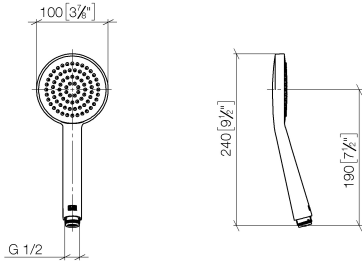

28 025 979

- spray head Ø 100mm
- COMPACT RAIN, max. flow rate 5 l/min (at 3 bar)
- with anti-scale system
- 1/2" connection
- This product can help a building meet the requirements of Green Building Rating Systems, e.g. LEED®, BREEAM®, DGNB

Intrinsic protection against back flow.

Fits: IMO, LULU, MADISON, MEM, TARA, CL.1, LISSÉ, VAIA, META, CYO

	Brushed Dark Platinum	28 025 979-99 0010
	Chrome	28 025 979-00 0010
	Brushed Platinum	28 025 979-06 0010
	Platinum	28 025 979-08 0010
	Dark Chrome	28 025 979-19 0010
	Light Gold	28 025 979-26 0010
	Brushed Durabronze (23kt Gold)	28 025 979-28 0010
	Matte Black	28 025 979-33 0010
	Brushed Champagne (22kt Gold)	28 025 979-46 0010
	Champagne (22kt Gold)	28 025 979-47 0010
	Brushed Chrome	28 025 979-93 0010

SERIES-VARIOUS Hand shower FlowReduce - Brushed Dark Platinum

IMO

28 025 979

mm [inches]

Flow rate chart

28 025 979

Product version from 4/1/2023

Parts for other
finishes can be found
here: [Chrome](#)