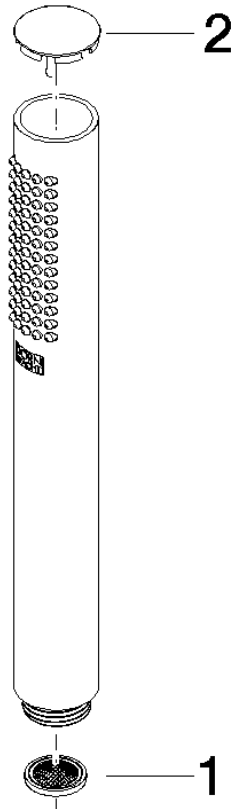

28 029 979

- COMPACT RAIN, max. flow rate 15 l/min (at 3 bar)
- with anti-scale system
- 1/2" connection

Intrinsic protection against back flow.

Fits: IMO, LULU, MADISON, MEM, TARA,
CL.1, LISSÉ, VAIA, META, CYO

	Platinum	28 029 979-08
	Chrome	28 029 979-00 0010
	Chrome	28 029 979-00
	Brushed Platinum	28 029 979-06
	Brushed Platinum	28 029 979-06 0010
	Platinum	28 029 979-08 0010
	Dark Chrome	28 029 979-19 0010
	Dark Chrome	28 029 979-19
	Light Gold	28 029 979-26 0010
	Light Gold	28 029 979-26
	Brushed Durabass (23kt Gold)	28 029 979-28
	Brushed Durabass (23kt Gold)	28 029 979-28 0010
	Matte Black	28 029 979-33
	Matte Black	28 029 979-33 0010
	Brushed Champagne (22kt Gold)	28 029 979-46
	Brushed Champagne (22kt Gold)	28 029 979-46 0010
	Champagne (22kt Gold)	28 029 979-47 0010
	Champagne (22kt Gold)	28 029 979-47
	Brushed Chrome	28 029 979-93 0010
	Brushed Chrome	28 029 979-93
	Brushed Dark Platinum	28 029 979-99 0010
	Brushed Dark Platinum	28 029 979-99

28 029 979

mm [inches]

Flow rate chart

28 029 979

Product version from 4/1/2024

Parts for other
finishes can be found
here: [Chrome](#)

SERIES-VARIOUS Hand shower - Platinum

IMO

28 029 979

Spare parts list

Product version from 4/1/2024

No.	Item Number	Name	Quantity used	Delivery time
	09 23 01 039 90	sieve	2	2