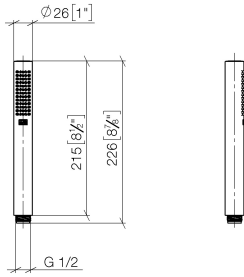

28 029 979

- COMPACT RAIN, max. flow rate 15 l/min (at 3 bar)
- with anti-scale system
- 1/2" connection

Intrinsic protection against back flow.

Fits: IMO, LULU, MADISON, MEM, TARA,
CL.1, LISSÉ, VAIA, META, CYO

28 029 979

mm [inches]

Flow rate chart

28 029 979

Product version from 4/1/2024

Parts for other
finishes can be found
here: [Chrome](#)

SERIES-VARIOUS Hand shower - Platinum

IMO