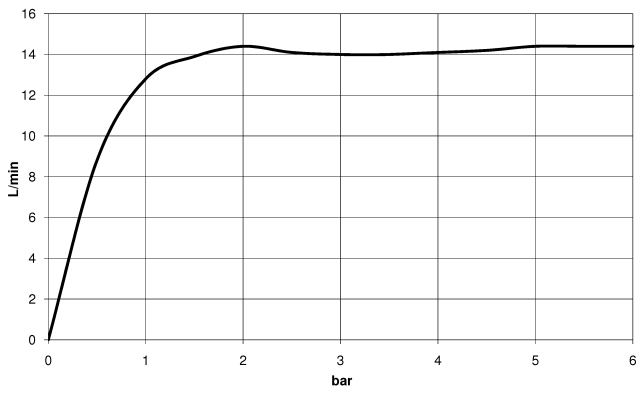

28 029 979

- COMPACT RAIN, max. flow rate 15 l/min (at 3 bar)
- with anti-scale system
- 1/2" connection

Intrinsic protection against back flow.

Fits: IMO, LULU, MADISON, MEM, TARA,
CL.1, LISSÉ, VAIA, META, CYO

	Platinum	28 029 979-08
	Chrome	28 029 979-00 0010
	Chrome	28 029 979-00
	Brushed Platinum	28 029 979-06
	Brushed Platinum	28 029 979-06 0010
	Platinum	28 029 979-08 0010
	Dark Chrome	28 029 979-19 0010
	Dark Chrome	28 029 979-19
	Light Gold	28 029 979-26 0010
	Light Gold	28 029 979-26
	Brushed Durabass (23kt Gold)	28 029 979-28
	Brushed Durabass (23kt Gold)	28 029 979-28 0010
	Matte Black	28 029 979-33
	Matte Black	28 029 979-33 0010
	Brushed Champagne (22kt Gold)	28 029 979-46
	Brushed Champagne (22kt Gold)	28 029 979-46 0010
	Champagne (22kt Gold)	28 029 979-47 0010
	Champagne (22kt Gold)	28 029 979-47
	Brushed Chrome	28 029 979-93 0010
	Brushed Chrome	28 029 979-93
	Brushed Dark Platinum	28 029 979-99 0010
	Brushed Dark Platinum	28 029 979-99

28 029 979

mm [inches]

Flow rate chart

28 029 979

Product version from 4/1/2024

Parts for other
finishes can be found
here: [Chrome](#)

SERIES-VARIOUS Hand shower - Platinum

IMO