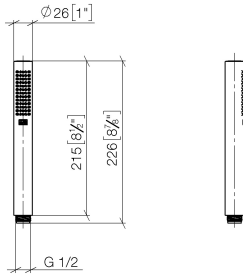

SERIES-VARIOUS Hand shower FlowReduce - Light Gold

IMO

28 029 979

- COMPACT RAIN, max. flow rate 6.8 l/min (at 3 bar)
- with anti-scale system
- 1/2" connection
- This product can help a building meet the requirements of Green Building Rating Systems, e.g. LEED®, BREEAM®, DGNB

Intrinsic protection against back flow.

Fits: IMO, LULU, MADISON, MEM, TARA, CL.1, LISSÉ, VAIA, META, CYO

	Light Gold	28 029 979-26 0010
	Chrome	28 029 979-00 0010
	Chrome	28 029 979-00
	Brushed Platinum	28 029 979-06
	Brushed Platinum	28 029 979-06 0010
	Platinum	28 029 979-08 0010
	Platinum	28 029 979-08
	Dark Chrome	28 029 979-19 0010
	Dark Chrome	28 029 979-19
	Light Gold	28 029 979-26
	Brushed Durabronze (23kt Gold)	28 029 979-28
	Brushed Durabronze (23kt Gold)	28 029 979-28 0010
	Matte Black	28 029 979-33
	Matte Black	28 029 979-33 0010
	Brushed Champagne (22kt Gold)	28 029 979-46
	Brushed Champagne (22kt Gold)	28 029 979-46 0010
	Champagne (22kt Gold)	28 029 979-47 0010
	Champagne (22kt Gold)	28 029 979-47
	Brushed Chrome	28 029 979-93 0010
	Brushed Chrome	28 029 979-93
	Brushed Dark Platinum	28 029 979-99 0010
	Brushed Dark Platinum	28 029 979-99

28 029 979

mm [inches]

Flow rate chart

28 029 979

Product version from 4/1/2024

Parts for other
finishes can be found
here: [Chrome](#)

SERIES-VARIOUS Hand shower FlowReduce - Light Gold

IMO