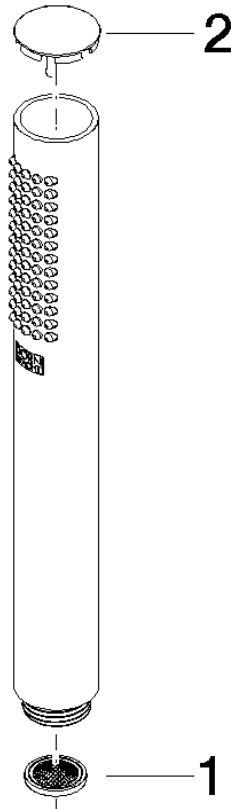

SERIES-VARIOUS Hand shower FlowReduce - Light Gold

IMO

28 029 979

- COMPACT RAIN, max. flow rate 6.8 l/min (at 3 bar)
- with anti-scale system
- 1/2" connection
- This product can help a building meet the requirements of Green Building Rating Systems, e.g. LEED®, BREEAM®, DGNB

Intrinsic protection against back flow.

Fits: IMO, LULU, MADISON, MEM, TARA, CL.1, LISSÉ, VAIA, META, CYO

	Light Gold	28 029 979-26 0010
	Chrome	28 029 979-00 0010
	Chrome	28 029 979-00
	Brushed Platinum	28 029 979-06
	Brushed Platinum	28 029 979-06 0010
	Platinum	28 029 979-08 0010
	Platinum	28 029 979-08
	Dark Chrome	28 029 979-19 0010
	Dark Chrome	28 029 979-19
	Light Gold	28 029 979-26
	Brushed Durabronze (23kt Gold)	28 029 979-28
	Brushed Durabronze (23kt Gold)	28 029 979-28 0010
	Matte Black	28 029 979-33
	Matte Black	28 029 979-33 0010
	Brushed Champagne (22kt Gold)	28 029 979-46
	Brushed Champagne (22kt Gold)	28 029 979-46 0010
	Champagne (22kt Gold)	28 029 979-47 0010
	Champagne (22kt Gold)	28 029 979-47
	Brushed Chrome	28 029 979-93 0010
	Brushed Chrome	28 029 979-93
	Brushed Dark Platinum	28 029 979-99 0010
	Brushed Dark Platinum	28 029 979-99

28 029 979

mm [inches]

Flow rate chart

28 029 979

Product version from 4/1/2024

Parts for other
finishes can be found
here: [Chrome](#)

SERIES-VARIOUS Hand shower FlowReduce - Light Gold

IMO

28 029 979

Spare parts list

Product version from 4/1/2024

No.	Item Number	Name	Quantity used	Delivery time
	09 23 01 039 90	sieve	2	2