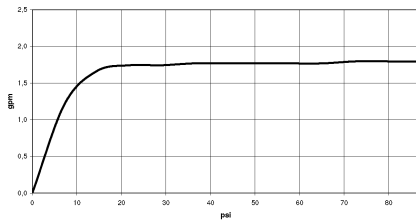

SERIES-VARIOUS Hand shower FlowReduce - Light Gold

IMO

28 029 979

- COMPACT RAIN, max. flow rate 6.8 l/min (at 3 bar)
- with anti-scale system
- 1/2" connection
- This product can help a building meet the requirements of Green Building Rating Systems, e.g. LEED®, BREEAM®, DGNB

Intrinsic protection against back flow.

Fits: IMO, LULU, MADISON, MEM, TARA, CL.1, LISSÉ, VAIA, META, CYO

	Light Gold	28 029 979-26 0010
	Chrome	28 029 979-00 0010
	Chrome	28 029 979-00
	Brushed Platinum	28 029 979-06
	Brushed Platinum	28 029 979-06 0010
	Platinum	28 029 979-08 0010
	Platinum	28 029 979-08
	Dark Chrome	28 029 979-19 0010
	Dark Chrome	28 029 979-19
	Light Gold	28 029 979-26
	Brushed Durabronze (23kt Gold)	28 029 979-28
	Brushed Durabronze (23kt Gold)	28 029 979-28 0010
	Matte Black	28 029 979-33
	Matte Black	28 029 979-33 0010
	Brushed Champagne (22kt Gold)	28 029 979-46
	Brushed Champagne (22kt Gold)	28 029 979-46 0010
	Champagne (22kt Gold)	28 029 979-47 0010
	Champagne (22kt Gold)	28 029 979-47
	Brushed Chrome	28 029 979-93 0010
	Brushed Chrome	28 029 979-93
	Brushed Dark Platinum	28 029 979-99 0010
	Brushed Dark Platinum	28 029 979-99

28 029 979

mm [inches]

Flow rate chart

28 029 979

Product version from 4/1/2024

Parts for other
finishes can be found
here: [Chrome](#)

SERIES-VARIOUS Hand shower FlowReduce - Light Gold

IMO