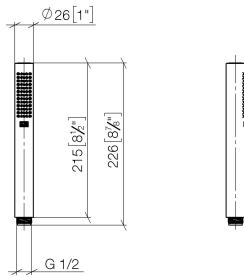

SERIES-VARIOUS Hand shower - Brushed Champagne (22kt Gold)

IMO

28 029 979

- COMPACT RAIN, max. flow rate 15 l/min (at 3 bar)
- with anti-scale system
- 1/2" connection

Intrinsic protection against back flow.

28 029 979

mm [inches]

Flow rate chart

28 029 979

Product version from 4/1/2024

Parts for other
finishes can be found
here: [Chrome](#)

SERIES-VARIOUS Hand shower - Brushed Champagne (22kt Gold)

IMO