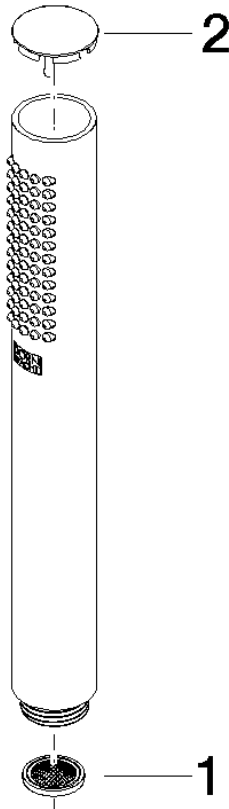

SERIES-VARIOUS Hand shower - Brushed Champagne (22kt Gold)

IMO

28 029 979

- COMPACT RAIN, max. flow rate 15 l/min (at 3 bar)
- with anti-scale system
- 1/2" connection

Intrinsic protection against back flow.

Fits: IMO, LULU, MADISON, MEM, TARA, CL.1, LISSÉ, VAIA, META, CYO

	Brushed Champagne (22kt Gold)	28 029 979-46
	Chrome	28 029 979-00 0010
	Chrome	28 029 979-00
	Brushed Platinum	28 029 979-06
	Brushed Platinum	28 029 979-06 0010
	Platinum	28 029 979-08 0010
	Platinum	28 029 979-08
	Dark Chrome	28 029 979-19 0010
	Dark Chrome	28 029 979-19
	Light Gold	28 029 979-26 0010
	Light Gold	28 029 979-26
	Brushed Durabronze (23kt Gold)	28 029 979-28
	Brushed Durabronze (23kt Gold)	28 029 979-28 0010
	Matte Black	28 029 979-33
	Matte Black	28 029 979-33 0010
	Brushed Champagne (22kt Gold)	28 029 979-46 0010
	Champagne (22kt Gold)	28 029 979-47 0010
	Champagne (22kt Gold)	28 029 979-47
	Brushed Chrome	28 029 979-93 0010
	Brushed Chrome	28 029 979-93
	Brushed Dark Platinum	28 029 979-99 0010
	Brushed Dark Platinum	28 029 979-99

28 029 979

mm [inches]

Flow rate chart

28 029 979

Product version from 4/1/2024

Parts for other
finishes can be found
here: [Chrome](#)

SERIES-VARIOUS Hand shower - Brushed Champagne (22kt Gold)

IMO

28 029 979

Spare parts list

Product version from 4/1/2024

No.	Item Number	Name	Quantity used	Delivery time
	09 23 01 039 90	sieve	2	2