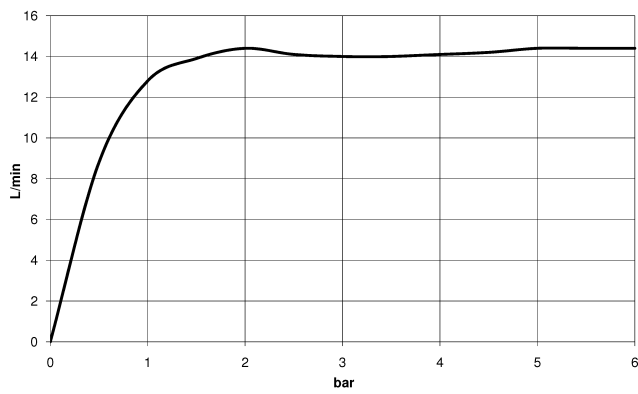

SERIES-VARIOUS Hand shower - Brushed Champagne (22kt Gold)

IMO

28 029 979

- COMPACT RAIN, max. flow rate 15 l/min (at 3 bar)
- with anti-scale system
- 1/2" connection

Intrinsic protection against back flow.

Fits: IMO, LULU, MADISON, MEM, TARA, CL.1, LISSÉ, VAIA, META, CYO

	Brushed Champagne (22kt Gold)	28 029 979-46
	Chrome	28 029 979-00 0010
	Chrome	28 029 979-00
	Brushed Platinum	28 029 979-06
	Brushed Platinum	28 029 979-06 0010
	Platinum	28 029 979-08 0010
	Platinum	28 029 979-08
	Dark Chrome	28 029 979-19 0010
	Dark Chrome	28 029 979-19
	Light Gold	28 029 979-26 0010
	Light Gold	28 029 979-26
	Brushed Durabronze (23kt Gold)	28 029 979-28
	Brushed Durabronze (23kt Gold)	28 029 979-28 0010
	Matte Black	28 029 979-33
	Matte Black	28 029 979-33 0010
	Brushed Champagne (22kt Gold)	28 029 979-46 0010
	Champagne (22kt Gold)	28 029 979-47 0010
	Champagne (22kt Gold)	28 029 979-47
	Brushed Chrome	28 029 979-93 0010
	Brushed Chrome	28 029 979-93
	Brushed Dark Platinum	28 029 979-99 0010
	Brushed Dark Platinum	28 029 979-99

28 029 979

mm [inches]

Flow rate chart

28 029 979

Product version from 4/1/2024

Parts for other
finishes can be found
here: [Chrome](#)

SERIES-VARIOUS Hand shower - Brushed Champagne (22kt Gold)

IMO