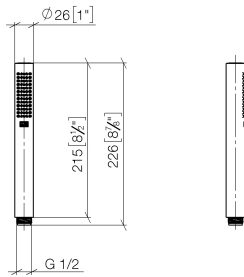

28 029 979

- COMPACT RAIN, max. flow rate 15 l/min (at 3 bar)
- with anti-scale system
- 1/2" connection

Intrinsic protection against back flow.

Fits: IMO, LULU, MADISON, MEM, TARA,
CL.1, LISSÉ, VAIA, META, CYO

28 029 979

mm [inches]

Flow rate chart

28 029 979

Product version from 4/1/2024

Parts for other
finishes can be found
here: [Chrome](#)

SERIES-VARIOUS Hand shower - Champagne (22kt Gold)

IMO