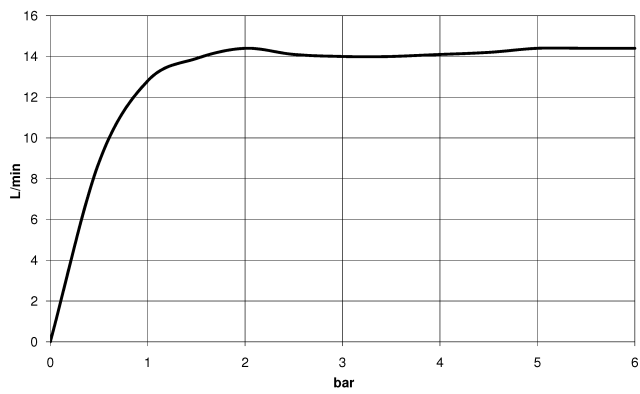

28 029 979

- COMPACT RAIN, max. flow rate 15 l/min (at 3 bar)
- with anti-scale system
- 1/2" connection

Intrinsic protection against back flow.

Fits: IMO, LULU, MADISON, MEM, TARA,
CL.1, LISSÉ, VAIA, META, CYO

	Champagne (22kt Gold)	28 029 979-47
	Chrome	28 029 979-00 0010
	Chrome	28 029 979-00
	Brushed Platinum	28 029 979-06
	Brushed Platinum	28 029 979-06 0010
	Platinum	28 029 979-08 0010
	Platinum	28 029 979-08
	Dark Chrome	28 029 979-19 0010
	Dark Chrome	28 029 979-19
	Light Gold	28 029 979-26 0010
	Light Gold	28 029 979-26
	Brushed Durabress (23kt Gold)	28 029 979-28
	Brushed Durabress (23kt Gold)	28 029 979-28 0010
	Matte Black	28 029 979-33
	Matte Black	28 029 979-33 0010
	Brushed Champagne (22kt Gold)	28 029 979-46
	Brushed Champagne (22kt Gold)	28 029 979-46 0010
	Champagne (22kt Gold)	28 029 979-47 0010
	Brushed Chrome	28 029 979-93 0010
	Brushed Chrome	28 029 979-93
	Brushed Dark Platinum	28 029 979-99 0010
	Brushed Dark Platinum	28 029 979-99

28 029 979

mm [inches]

Flow rate chart

28 029 979

Product version from 4/1/2024

Parts for other
finishes can be found
here: [Chrome](#)

SERIES-VARIOUS Hand shower - Champagne (22kt Gold)

IMO