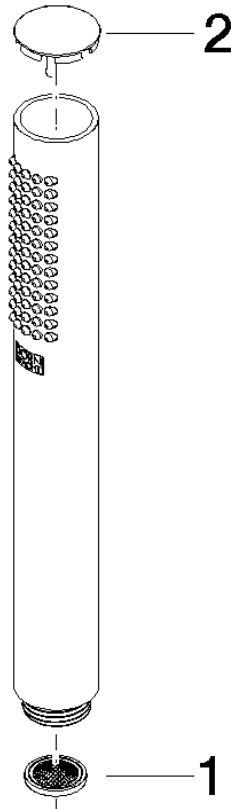

28 029 979

- COMPACT RAIN, max. flow rate 15 l/min (at 3 bar)
- with anti-scale system
- 1/2" connection

Intrinsic protection against back flow.

Fits: IMO, LULU, MADISON, MEM, TARA,
CL.1, LISSÉ, VAIA, META, CYO

	Champagne (22kt Gold)	28 029 979-47
	Chrome	28 029 979-00 0010
	Chrome	28 029 979-00
	Brushed Platinum	28 029 979-06
	Brushed Platinum	28 029 979-06 0010
	Platinum	28 029 979-08 0010
	Platinum	28 029 979-08
	Dark Chrome	28 029 979-19 0010
	Dark Chrome	28 029 979-19
	Light Gold	28 029 979-26 0010
	Light Gold	28 029 979-26
	Brushed Durabress (23kt Gold)	28 029 979-28
	Brushed Durabress (23kt Gold)	28 029 979-28 0010
	Matte Black	28 029 979-33
	Matte Black	28 029 979-33 0010
	Brushed Champagne (22kt Gold)	28 029 979-46
	Brushed Champagne (22kt Gold)	28 029 979-46 0010
	Champagne (22kt Gold)	28 029 979-47 0010
	Brushed Chrome	28 029 979-93 0010
	Brushed Chrome	28 029 979-93
	Brushed Dark Platinum	28 029 979-99 0010
	Brushed Dark Platinum	28 029 979-99

28 029 979

mm [inches]

Flow rate chart

28 029 979

Product version from 4/1/2024

Parts for other
finishes can be found
here: [Chrome](#)

SERIES-VARIOUS Hand shower - Champagne (22kt Gold)

IMO

28 029 979

Spare parts list

Product version from 4/1/2024

No.	Item Number	Name	Quantity used	Delivery time
	09 23 01 039 90	sieve	2	2