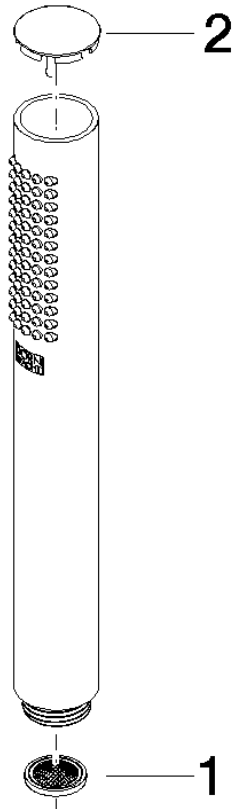

28 029 979

- COMPACT RAIN, max. flow rate 15 l/min (at 3 bar)
- with anti-scale system
- 1/2" connection

Intrinsic protection against back flow.

Fits: IMO, LULU, MADISON, MEM, TARA,
CL.1, LISSÉ, VAIA, META, CYO

	Brushed Chrome	28 029 979-93
	Chrome	28 029 979-00 0010
	Chrome	28 029 979-00
	Brushed Platinum	28 029 979-06
	Brushed Platinum	28 029 979-06 0010
	Platinum	28 029 979-08 0010
	Platinum	28 029 979-08
	Dark Chrome	28 029 979-19 0010
	Dark Chrome	28 029 979-19
	Light Gold	28 029 979-26 0010
	Light Gold	28 029 979-26
	Brushed Durabronze (23kt Gold)	28 029 979-28
	Brushed Durabronze (23kt Gold)	28 029 979-28 0010
	Matte Black	28 029 979-33
	Matte Black	28 029 979-33 0010
	Brushed Champagne (22kt Gold)	28 029 979-46
	Brushed Champagne (22kt Gold)	28 029 979-46 0010
	Champagne (22kt Gold)	28 029 979-47 0010
	Champagne (22kt Gold)	28 029 979-47
	Brushed Chrome	28 029 979-93 0010
	Brushed Dark Platinum	28 029 979-99 0010
	Brushed Dark Platinum	28 029 979-99

28 029 979

mm [inches]

Flow rate chart

28 029 979

Product version from 4/1/2024

Parts for other
finishes can be found
here: [Chrome](#)

SERIES-VARIOUS Hand shower - Brushed Chrome

IMO

28 029 979

Spare parts list

Product version from 4/1/2024

No.	Item Number	Name	Quantity used	Delivery time
	09 23 01 039 90	sieve	2	2