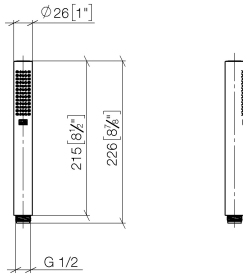

28 029 979

- COMPACT RAIN, max. flow rate 15 l/min (at 3 bar)
- with anti-scale system
- 1/2" connection

Intrinsic protection against back flow.

Fits: IMO, LULU, MADISON, MEM, TARA,
CL.1, LISSÉ, VAIA, META, CYO

28 029 979

mm [inches]

Flow rate chart

28 029 979

Product version from 4/1/2024

Parts for other
finishes can be found
here: [Chrome](#)

SERIES-VARIOUS Hand shower - Brushed Chrome

IMO