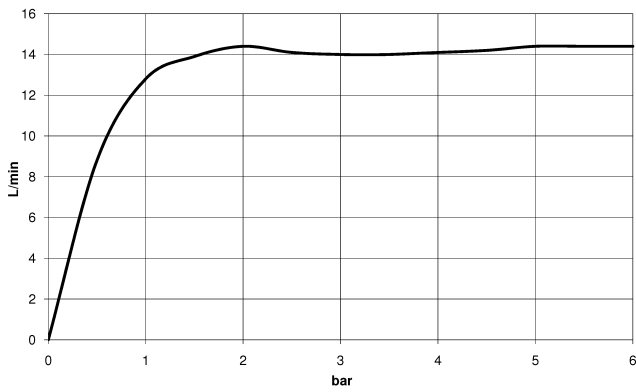

28 029 979

- COMPACT RAIN, max. flow rate 15 l/min (at 3 bar)
- with anti-scale system
- 1/2" connection

Intrinsic protection against back flow.

Fits: IMO, LULU, MADISON, MEM, TARA,
CL.1, LISSÉ, VAIA, META, CYO

	Brushed Chrome	28 029 979-93
	Chrome	28 029 979-00 0010
	Chrome	28 029 979-00
	Brushed Platinum	28 029 979-06
	Brushed Platinum	28 029 979-06 0010
	Platinum	28 029 979-08 0010
	Platinum	28 029 979-08
	Dark Chrome	28 029 979-19 0010
	Dark Chrome	28 029 979-19
	Light Gold	28 029 979-26 0010
	Light Gold	28 029 979-26
	Brushed Durabronze (23kt Gold)	28 029 979-28
	Brushed Durabronze (23kt Gold)	28 029 979-28 0010
	Matte Black	28 029 979-33
	Matte Black	28 029 979-33 0010
	Brushed Champagne (22kt Gold)	28 029 979-46
	Brushed Champagne (22kt Gold)	28 029 979-46 0010
	Champagne (22kt Gold)	28 029 979-47 0010
	Champagne (22kt Gold)	28 029 979-47
	Brushed Chrome	28 029 979-93 0010
	Brushed Dark Platinum	28 029 979-99 0010
	Brushed Dark Platinum	28 029 979-99

28 029 979

mm [inches]

Flow rate chart

28 029 979

Product version from 4/1/2024

Parts for other
finishes can be found
here: [Chrome](#)

SERIES-VARIOUS Hand shower - Brushed Chrome

IMO