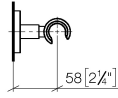

EDITION PRO Wall bracket - Brushed Chrome

28 050 626

● rosette Ø 55 mm

	Brushed Chrome	28 050 626-93
	Chrome	28 050 626-00
	Matte Black	28 050 626-33

EDITION PRO Wall bracket - Brushed Chrome

28 050 626

mm [inches]

EDITION PRO Wall bracket - Brushed Chrome

28 050 626

Parts for other
finishes can be found
here: [Chrome](#)

EDITION PRO Wall bracket - Brushed Chrome

28 050 626

Spare parts list

No.	Item Number	Name	Quantity used	Delivery time
	05 17 62 500 00 90	fixing set	6	2