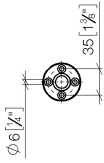

EDITION PRO Wall bracket - Brushed Chrome

28 050 626

● rosette Ø 55 mm

	Brushed Chrome	28 050 626-93
	Chrome	28 050 626-00
	Matte Black	28 050 626-33

EDITION PRO Wall bracket - Brushed Chrome

28 050 626

mm [inches]

EDITION PRO Wall bracket - Brushed Chrome

28 050 626

Parts for other
finishes can be found
here: [Chrome](#)

EDITION PRO Wall bracket - Brushed Chrome

28 050 626

Spare parts list

No.	Item Number	Name	Quantity used	Delivery time
	05 17 62 500 00 90	fixing set	6	2