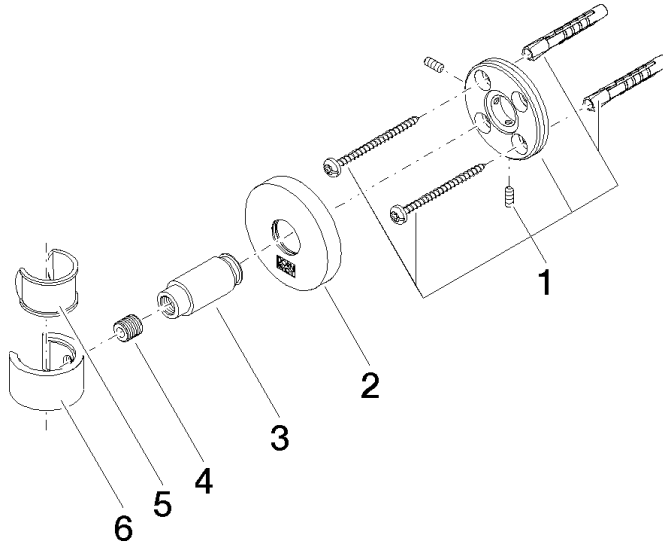

EDITION PRO Wall bracket - Brushed Chrome

28 050 626

● rosette Ø 55 mm

	Brushed Chrome	28 050 626-93
	Chrome	28 050 626-00
	Matte Black	28 050 626-33

EDITION PRO Wall bracket - Brushed Chrome

28 050 626

mm [inches]

EDITION PRO Wall bracket - Brushed Chrome

28 050 626

Parts for other
finishes can be found
here: [Chrome](#)

EDITION PRO Wall bracket - Brushed Chrome

28 050 626

Spare parts list

No.	Item Number	Name	Quantity used	Delivery time
	05 17 62 500 00 90	fixing set	6	2