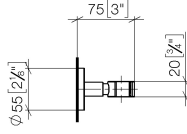

EDITION PRO Wall bracket - Brushed Chrome

28 050 626

● rosette Ø 55 mm

	Brushed Chrome	28 050 626-93
	Chrome	28 050 626-00
	Matte Black	28 050 626-33

EDITION PRO Wall bracket - Brushed Chrome

28 050 626

mm [inches]

EDITION PRO Wall bracket - Brushed Chrome

28 050 626

Parts for other
finishes can be found
here: [Chrome](#)

EDITION PRO Wall bracket - Brushed Chrome

28 050 626

Spare parts list

No.	Item Number	Name	Quantity used	Delivery time
	05 17 62 500 00 90	fixing set	6	2