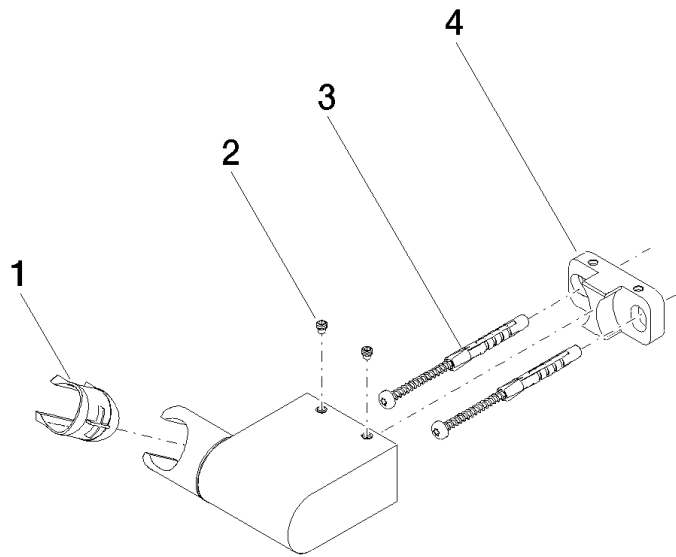

28 060 970

- pivotable 75°

Fits: IMO, LULU, MADISON, MEM, TARA,
CL.1, LISSÉ, VAIA, META, CYO

	Chrome	28 060 970-00
	Brushed Platinum	28 060 970-06
	Platinum	28 060 970-08
	Dark Brass matt	28 060 970-16
	Dark Chrome	28 060 970-19
	Light Gold	28 060 970-26
	Brushed Light Gold	28 060 970-27
	Brushed Durabrass (23kt Gold)	28 060 970-28
	Matte Black	28 060 970-33
	Brushed Bronze	28 060 970-42
	Brushed Champagne (22kt Gold)	28 060 970-46
	Champagne (22kt Gold)	28 060 970-47
	Brushed Chrome	28 060 970-93
	Brushed Dark Platinum	28 060 970-99

28 060 970

mm [inches]

28 060 970

Parts for other finishes can be found here: Brushed Platinum

Spare parts list

No.	Item Number	Name	Quantity used	Delivery time
1	09 12 12 212 90	sleeve	1	2
2	09 31 11 009 90	pin	2	2
3	05 30 31 025 00 90	fixing set	1	2
4	08 30 11 563 90	holder	1	2