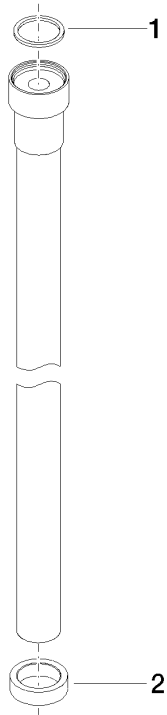

WATER TUBE Kneipp hose white 2000 mm - Chrome

28 285 979

- hose nozzle with sleeve M33
- with holding ring

	Chrome	28 285 979-00
	Brushed Platinum	28 285 979-06
	Platinum	28 285 979-08
	Dark Chrome	28 285 979-19
	Brushed Durabronze (23kt Gold)	28 285 979-28
	Matte Black	28 285 979-33
	Brushed Champagne (22kt Gold)	28 285 979-46
	Champagne (22kt Gold)	28 285 979-47
	Brushed Chrome	28 285 979-93
	Brushed Dark Platinum	28 285 979-99

WATER TUBE Kneipp hose white 2000 mm - Chrome

28 285 979

mm [inches]

Flow rate chart

WATER TUBE Kneipp hose white 2000 mm - Chrome

28 285 979

Spare parts list

No.	Item Number	Name	Quantity used	Delivery time
1	09 14 20 003 90	seal	1	2
2	09 28 10 116-12	ring	1	30