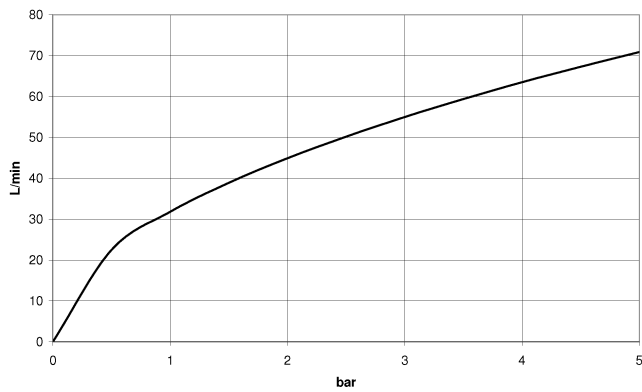

WATER TUBE Kneipp hose white 2000 mm - Chrome

28 285 979

- hose nozzle with sleeve M33
- with holding ring

	Chrome	28 285 979-00
	Brushed Platinum	28 285 979-06
	Platinum	28 285 979-08
	Dark Chrome	28 285 979-19
	Brushed Durabronze (23kt Gold)	28 285 979-28
	Matte Black	28 285 979-33
	Brushed Champagne (22kt Gold)	28 285 979-46
	Champagne (22kt Gold)	28 285 979-47
	Brushed Chrome	28 285 979-93
	Brushed Dark Platinum	28 285 979-99

WATER TUBE Kneipp hose white 2000 mm - Chrome

28 285 979

mm [inches]

Flow rate chart

WATER TUBE Kneipp hose white 2000 mm - Chrome

28 285 979

Spare parts list

No.	Item Number	Name	Quantity used	Delivery time
1	09 14 20 003 90	seal	1	2
2	09 28 10 116-12	ring	1	30