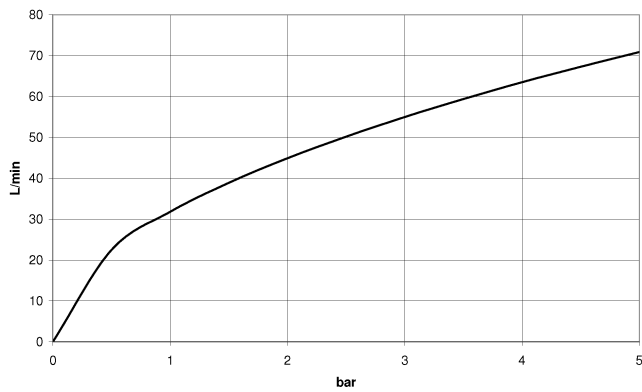

**WATER TUBE Kneipp hose white 2000 mm - Champagne (22kt Gold)**

28 285 979

- hose nozzle with sleeve M33
- with holding ring

	Champagne (22kt Gold)	28 285 979-47
	Chrome	28 285 979-00
	Brushed Platinum	28 285 979-06
	Platinum	28 285 979-08
	Dark Chrome	28 285 979-19
	Brushed Durabronze (23kt Gold)	28 285 979-28
	Matte Black	28 285 979-33
	Brushed Champagne (22kt Gold)	28 285 979-46
	Brushed Chrome	28 285 979-93
	Brushed Dark Platinum	28 285 979-99

## WATER TUBE Kneipp hose white 2000 mm - Champagne (22kt Gold)

28 285 979

mm [inches]

### Flow rate chart