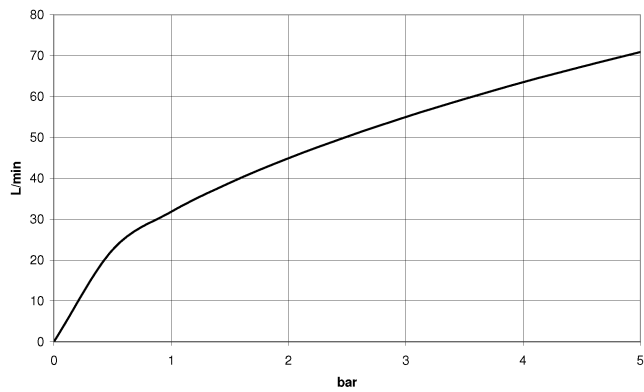

WATER TUBE Kneipp hose black 2000 mm - Dark Chrome

28 286 979

- hose nozzle with sleeve M33
- with holding ring

	Dark Chrome	28 286 979-19
	Chrome	28 286 979-00
	Brushed Platinum	28 286 979-06
	Platinum	28 286 979-08
	Brushed Durabronze (23kt Gold)	28 286 979-28
	Matte Black	28 286 979-33
	Brushed Champagne (22kt Gold)	28 286 979-46
	Champagne (22kt Gold)	28 286 979-47
	Brushed Chrome	28 286 979-93
	Brushed Dark Platinum	28 286 979-99

WATER TUBE Kneipp hose black 2000 mm - Dark Chrome

28 286 979

mm [inches]

Flow rate chart

WATER TUBE Kneipp hose black 2000 mm - Dark Chrome

28 286 979

Parts for other
finishes can be found
here: [Chrome](#)