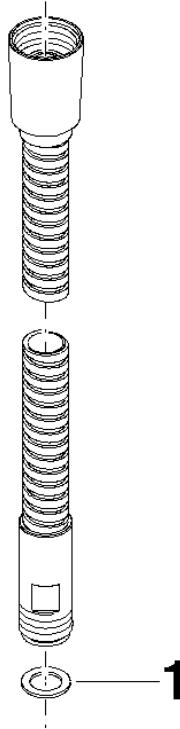

**Metal shower hose 1/2" x 3/8" x 1750 mm - Champagne (22kt Gold)**

IMO

28 322 970 Product version from 4/1/2024

• WRAS

Fits: IMO, LULU, MADISON, MEM, TARA,  
CL.1, LISSÉ, VAIA, META, CYO

	Champagne (22kt Gold)	28 322 970-47
	Chrome	28 322 970-00
	Brushed Platinum	28 322 970-06
	Platinum	28 322 970-08
	Durabrass (23kt Gold)	28 322 970-09
	Dark Brass matt	28 322 970-16
	Dark Chrome	28 322 970-19
	Light Gold	28 322 970-26
	Brushed Light Gold	28 322 970-27
	Brushed Durabrass (23kt Gold)	28 322 970-28
	Matte Black	28 322 970-33
	Brushed Bronze	28 322 970-42
	Brushed Champagne (22kt Gold)	28 322 970-46
	Brushed Chrome	28 322 970-93
	Brushed Dark Platinum	28 322 970-99

## Metal shower hose 1/2" x 3/8" x 1750 mm - Champagne (22kt Gold)

IMO

28 322 970 Product version from 4/1/2024

### Codes & Standards

---

Scottish Water Byelaws	UK Water Supply Regulations	XP P 41-280
---------------------------	--------------------------------	-------------

### Certificates

---

WRAS_2009	ACS_20 ACC LY
-----------	---------------

28 322 970 Product version from 4/1/2024

Parts for other finishes can be found here: [Chrome](#)

**Spare parts list**

No.	Item Number	Name	Quantity used	Delivery time
1	90 14 20 026 00 90	seal	1	2