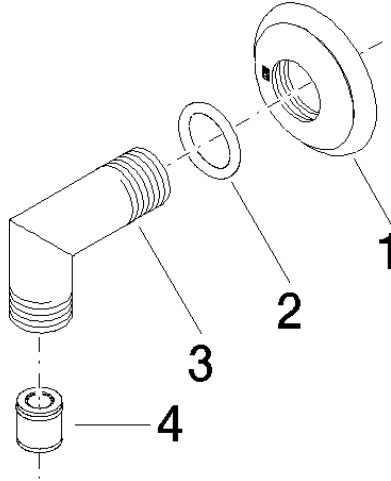

MADISON Wall elbow - Brushed Platinum

28 450 410 Product version from 7/6/2018

- 1/2" shower outlet
- rosette Ø 55 mm
- 1/2" connection
- WRAS

Intrinsic protection against back flow.

	Brushed Platinum	28 450 410-06
	Chrome	28 450 410-00
	Platinum	28 450 410-08
	Durabrand (23kt Gold)	28 450 410-09
	Brushed Durabrand (23kt Gold)	28 450 410-28
	Brushed Dark Platinum	28 450 410-99

Recommended miscellaneous

Concealed wall elbow -

- min. recess depth mm
- max. recess depth mm

35 085 970 90

MADISON Wall elbow - Brushed Platinum

28 450 410 Product version from 7/6/2018

mm [inches]

Flow rate chart

Codes & Standards

EN 1717

Scottish Water
Byelaws

UK Water Supply
Regulations

MADISON Wall elbow - Brushed Platinum

28 450 410 Product version from 7/6/2018

Certificates

Belgaqua_21-381-2 WRAS_240502

MADISON Wall elbow - Brushed Platinum

28 450 410 Product version from 7/6/2018

Spare parts list

No.	Item Number	Name	Quantity used	Delivery time
1	09 27 35 003-06	rosette	1	10
2	90 14 10 026 00 90	seal	1	2
3	09 11 03 121-06	connection	1	10
4	90 23 01 141 00 90	back-flow preventer	1	2