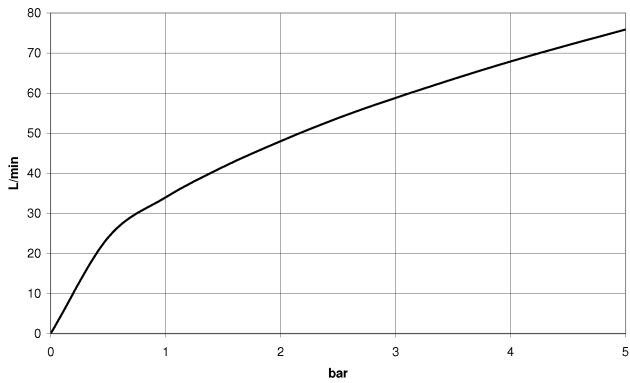

MADISON Wall elbow - Brushed Platinum

28 450 410 Product version from 7/6/2018

- 1/2" shower outlet
- rosette Ø 55 mm
- 1/2" connection
- WRAS

Intrinsic protection against back flow.

	Brushed Platinum	28 450 410-06
	Chrome	28 450 410-00
	Platinum	28 450 410-08
	Durabrand (23kt Gold)	28 450 410-09
	Brushed Durabrand (23kt Gold)	28 450 410-28
	Brushed Dark Platinum	28 450 410-99

Recommended miscellaneous

Concealed wall elbow -

- min. recess depth mm
- max. recess depth mm

35 085 970 90

MADISON Wall elbow - Brushed Platinum

28 450 410 Product version from 7/6/2018

mm [inches]

Flow rate chart