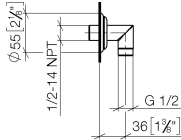

MADISON Wall elbow - Brushed Platinum

28 450 410 Product version from 7/6/2018

- 1/2" shower outlet
- rosette Ø 55 mm
- 1/2" connection
- WRAS

Intrinsic protection against back flow.

	Brushed Platinum	28 450 410-06
	Chrome	28 450 410-00
	Platinum	28 450 410-08
	Durabrand (23kt Gold)	28 450 410-09
	Brushed Durabrand (23kt Gold)	28 450 410-28
	Brushed Dark Platinum	28 450 410-99

Recommended miscellaneous

Concealed wall elbow -

- min. recess depth mm
- max. recess depth mm

35 085 970 90

MADISON Wall elbow - Brushed Platinum

28 450 410 Product version from 7/6/2018

mm [inches]

Flow rate chart

Codes & Standards

EN 1717

Scottish Water
Byelaws

UK Water Supply
Regulations

MADISON Wall elbow - Brushed Platinum

28 450 410 Product version from 7/6/2018

Certificates

Belgaqua_21-381-2 WRAS_240502

MADISON Wall elbow - Brushed Platinum

28 450 410 Product version from 7/6/2018

Spare parts list

No.	Item Number	Name	Quantity used	Delivery time
1	09 27 35 003-06	rosette	1	10
2	90 14 10 026 00 90	seal	1	2
3	09 11 03 121-06	connection	1	10
4	90 23 01 141 00 90	back-flow preventer	1	2