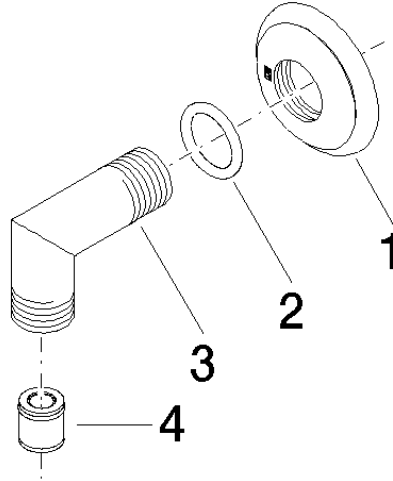

MADISON Wall elbow - Platinum

28 450 410 Product version from 7/6/2018

- 1/2" shower outlet
- rosette Ø 55 mm
- 1/2" connection
- WRAS

Intrinsic protection against back flow.

	Platinum	28 450 410-08
	Chrome	28 450 410-00
	Brushed Platinum	28 450 410-06
	Durabrand (23kt Gold)	28 450 410-09
	Brushed Durabrand (23kt Gold)	28 450 410-28
	Brushed Dark Platinum	28 450 410-99

Recommended miscellaneous

Concealed wall elbow -

- min. recess depth mm
- max. recess depth mm

35 085 970 90

MADISON Wall elbow - Platinum

28 450 410 Product version from 7/6/2018

mm [inches]

Flow rate chart

Codes & Standards

EN 1717

Scottish Water
Byelaws

UK Water Supply
Regulations

MADISON Wall elbow - Platinum

28 450 410 Product version from 7/6/2018

Certificates

Belgaqua_21-381-2 WRAS_240502

MADISON Wall elbow - Platinum

28 450 410 Product version from 7/6/2018

Spare parts list

No.	Item Number	Name	Quantity used	Delivery time
1	09 27 35 003-08	rosette	1	40
2	90 14 10 026 00 90	seal	1	2
3	09 11 03 121-08	connection	1	40
4	90 23 01 141 00 90	back-flow preventer	1	2