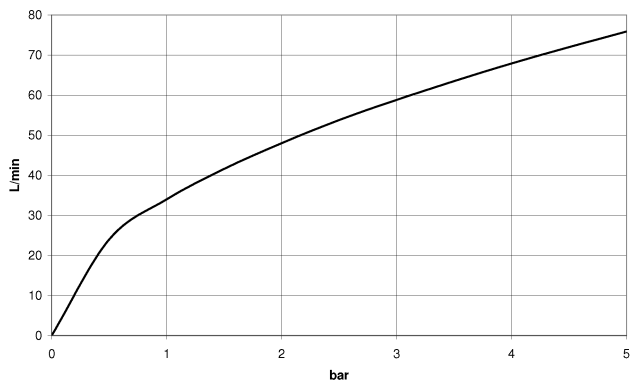

MADISON Wall elbow - Platinum

28 450 410 Product version from 7/6/2018

- 1/2" shower outlet
- rosette Ø 55 mm
- 1/2" connection
- WRAS

Intrinsic protection against back flow.

	Platinum	28 450 410-08
	Chrome	28 450 410-00
	Brushed Platinum	28 450 410-06
	Durabrand (23kt Gold)	28 450 410-09
	Brushed Durabrand (23kt Gold)	28 450 410-28
	Brushed Dark Platinum	28 450 410-99

Recommended miscellaneous

Concealed wall elbow -

- min. recess depth mm
- max. recess depth mm

35 085 970 90

MADISON Wall elbow - Platinum

28 450 410 Product version from 7/6/2018

mm [inches]

Flow rate chart