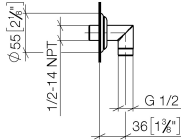

MADISON Wall elbow - Platinum

28 450 410 Product version from 7/6/2018

- 1/2" shower outlet
- rosette Ø 55 mm
- 1/2" connection
- WRAS

Intrinsic protection against back flow.

	Platinum	28 450 410-08
	Chrome	28 450 410-00
	Brushed Platinum	28 450 410-06
	Durabrand (23kt Gold)	28 450 410-09
	Brushed Durabrand (23kt Gold)	28 450 410-28
	Brushed Dark Platinum	28 450 410-99

Recommended miscellaneous

Concealed wall elbow -

- min. recess depth mm
- max. recess depth mm

35 085 970 90

MADISON Wall elbow - Platinum

28 450 410 Product version from 7/6/2018

mm [inches]

Flow rate chart

Codes & Standards

EN 1717

Scottish Water
Byelaws

UK Water Supply
Regulations

MADISON Wall elbow - Platinum

28 450 410 Product version from 7/6/2018

Certificates

Belgaqua_21-381-2 WRAS_240502

MADISON Wall elbow - Platinum

28 450 410 Product version from 7/6/2018

Spare parts list

No.	Item Number	Name	Quantity used	Delivery time
1	09 27 35 003-08	rosette	1	40
2	90 14 10 026 00 90	seal	1	2
3	09 11 03 121-08	connection	1	40
4	90 23 01 141 00 90	back-flow preventer	1	2