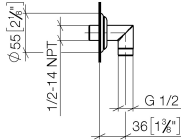

MADISON Wall elbow - Durabrass (23kt Gold)

28 450 410 Product version from 7/6/2018

- 1/2" shower outlet
- rosette Ø 55 mm
- 1/2" connection
- WRAS

Intrinsic protection against back flow.

	Durabrass (23kt Gold)	28 450 410-09
	Chrome	28 450 410-00
	Brushed Platinum	28 450 410-06
	Platinum	28 450 410-08
	Brushed Durabrass (23kt Gold)	28 450 410-28
	Brushed Dark Platinum	28 450 410-99

Recommended miscellaneous

Concealed wall elbow -

- min. recess depth mm
- max. recess depth mm

35 085 970 90

MADISON Wall elbow - Durabronz (23kt Gold)

28 450 410 Product version from 7/6/2018

mm [inches]

Flow rate chart

Codes & Standards

EN 1717

Scottish Water
Byelaws

UK Water Supply
Regulations

MADISON Wall elbow - Durabronz (23kt Gold)

28 450 410 Product version from 7/6/2018

Certificates

Belgaqua_21-381-2 WRAS_240502