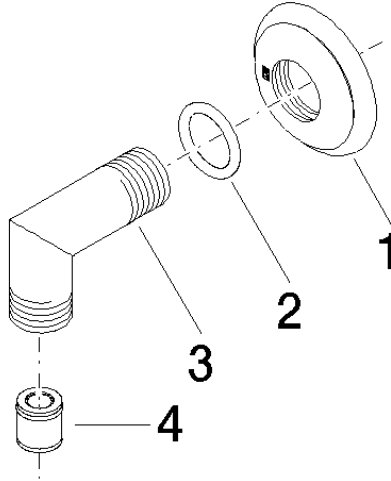

MADISON Wall elbow - Durabrass (23kt Gold)

28 450 410 Product version from 7/6/2018

- 1/2" shower outlet
- rosette Ø 55 mm
- 1/2" connection
- WRAS

Intrinsic protection against back flow.

	Durabrass (23kt Gold)	28 450 410-09
	Chrome	28 450 410-00
	Brushed Platinum	28 450 410-06
	Platinum	28 450 410-08
	Brushed Durabrass (23kt Gold)	28 450 410-28
	Brushed Dark Platinum	28 450 410-99

Recommended miscellaneous

Concealed wall elbow -

- min. recess depth mm
- max. recess depth mm

35 085 970 90

MADISON Wall elbow - Durabronz (23kt Gold)

28 450 410 Product version from 7/6/2018

mm [inches]

Flow rate chart

Codes & Standards

EN 1717

Scottish Water
Byelaws

UK Water Supply
Regulations

MADISON Wall elbow - Durabronz (23kt Gold)

28 450 410 Product version from 7/6/2018

Certificates

Belgaqua_21-381-2 WRAS_240502

MADISON Wall elbow - Durabronz (23kt Gold)

28 450 410 Product version from 7/6/2018

Spare parts list

No.	Item Number	Name	Quantity used	Delivery time
1	09 27 35 003-09	rosette	1	40
2	90 14 10 026 00 90	seal	1	2
3	09 11 03 121-09	connection	1	60
4	90 23 01 141 00 90	back-flow preventer	1	2