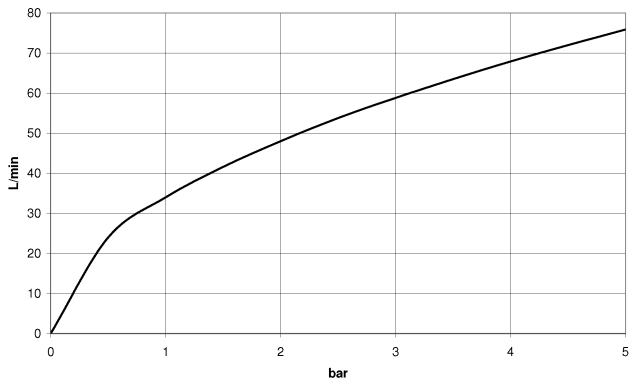

MADISON Wall elbow - Durabrass (23kt Gold)

28 450 410 Product version from 7/6/2018

- 1/2" shower outlet
- rosette Ø 55 mm
- 1/2" connection
- WRAS

Intrinsic protection against back flow.

	Durabrass (23kt Gold)	28 450 410-09
	Chrome	28 450 410-00
	Brushed Platinum	28 450 410-06
	Platinum	28 450 410-08
	Brushed Durabrass (23kt Gold)	28 450 410-28
	Brushed Dark Platinum	28 450 410-99

Recommended miscellaneous

Concealed wall elbow -

- min. recess depth mm
- max. recess depth mm

35 085 970 90

MADISON Wall elbow - Durabronz (23kt Gold)

28 450 410 Product version from 7/6/2018

mm [inches]

Flow rate chart