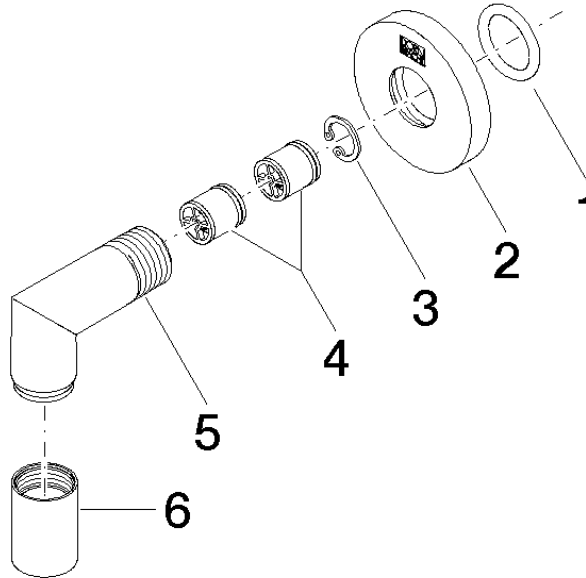

28 450 625

- 3/8" shower outlet
- rosette Ø 55 mm
- 1/2" connection
- WRAS 1811023

Intrinsic protection against back flow.

Fits: TARA, META

	Chrome	28 450 625-00
	Brushed Platinum	28 450 625-06
	Platinum	28 450 625-08
	Dark Chrome	28 450 625-19
	Light Gold	28 450 625-26
	Brushed Light Gold	28 450 625-27
	Brushed Durabronze (23kt Gold)	28 450 625-28
	Matte Black	28 450 625-33
	Brushed Bronze	28 450 625-42
	Brushed Champagne (22kt Gold)	28 450 625-46
	Champagne (22kt Gold)	28 450 625-47
	Brushed Chrome	28 450 625-93
	Brushed Dark Platinum	28 450 625-99

Recommended miscellaneous

- Concealed wall elbow -** 35 085 970 90
- min. recess depth 90 mm
 - max. recess depth 163 mm

28 450 625

mm [inches]

Flow rate chart

Certificates

IAPMO_4976 (5). WRAS_1811023. Belgaqua_21-381- ACS_20 ACC LY 739.
27_7.

28 450 625

Spare parts list

No.	Item Number	Name	Quantity used	Delivery time
1	90 14 10 026 00 90	seal	1	2
2	09 27 22 503-00	rosette	1	10
3	09 16 01 014 90	ring	1	2
4	90 23 01 141 00 90	back-flow preventer	2	2
5	09 11 03 036-00	connection	1	10
6	90 21 02 069 00-00	cover	1	10