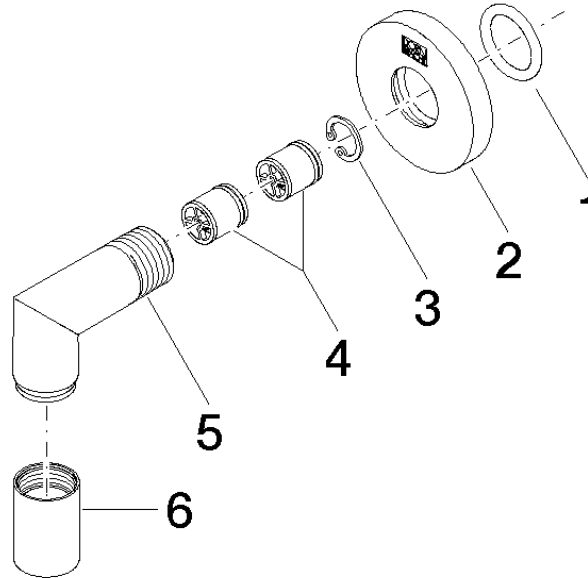

Wall elbow - Light Gold

TARA

28 450 625 Product version from 7/6/2018

- 3/8" shower outlet
- rosette Ø 55 mm
- 1/2" connection
- WRAS

Intrinsic protection against back flow.

Fits: TARA, META

	Light Gold	28 450 625-26
	Chrome	28 450 625-00
	brushed chrome	28 450 625-04
	Brushed Platinum	28 450 625-06
	Platinum	28 450 625-08
	Dark Chrome	28 450 625-19
	Brushed Light Gold	28 450 625-27
	Brushed Durabronze (23kt Gold)	28 450 625-28
	Matte Black	28 450 625-33
	Brushed Bronze	28 450 625-42
	aluminium	28 450 625-45
	Brushed Champagne (22kt Gold)	28 450 625-46
	Champagne (22kt Gold)	28 450 625-47
	Brushed Chrome	28 450 625-93
	Brushed Dark Platinum	28 450 625-99

Recommended miscellaneous

- Concealed wall elbow -**
- min. recess depth mm
 - max. recess depth mm

35 085 970 90

28 450 625 Product version from 7/6/2018

mm [inches]

Flow rate chart

Codes & Standards

Scottish Water
Byelaws

UK Water Supply
Regulations

Wall elbow - Light Gold

TARA

28 450 625 Product version from 7/6/2018

Certificates

WRAS_240702

Spare parts list

No.	Item Number	Name	Quantity used	Delivery time
1	90 14 10 026 00 90	seal	1	2
2	09 27 22 503-26	rosette	1	60
3	09 16 01 014 90	ring	1	2
4	90 23 01 141 00 90	back-flow preventer	2	2
5	09 11 03 036-26	connection	1	60
6	90 21 02 069 00-26	cover	1	30