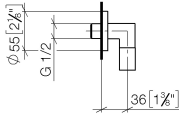

Wall elbow - Light Gold

TARA

28 450 625 Product version from 7/6/2018

- 3/8" shower outlet
- rosette Ø 55 mm
- 1/2" connection
- WRAS

Intrinsic protection against back flow.

Fits: TARA, META

	Light Gold	28 450 625-26
	Chrome	28 450 625-00
	brushed chrome	28 450 625-04
	Brushed Platinum	28 450 625-06
	Platinum	28 450 625-08
	Dark Chrome	28 450 625-19
	Brushed Light Gold	28 450 625-27
	Brushed Durabronze (23kt Gold)	28 450 625-28
	Matte Black	28 450 625-33
	Brushed Bronze	28 450 625-42
	aluminium	28 450 625-45
	Brushed Champagne (22kt Gold)	28 450 625-46
	Champagne (22kt Gold)	28 450 625-47
	Brushed Chrome	28 450 625-93
	Brushed Dark Platinum	28 450 625-99

Recommended miscellaneous

- Concealed wall elbow -**
- min. recess depth mm
 - max. recess depth mm

35 085 970 90

28 450 625 Product version from 7/6/2018

mm [inches]

Flow rate chart

Codes & Standards

Scottish Water
Byelaws

UK Water Supply
Regulations

Wall elbow - Light Gold

TARA

28 450 625 Product version from 7/6/2018

Certificates

WRAS_240702

Spare parts list

No.	Item Number	Name	Quantity used	Delivery time
1	90 14 10 026 00 90	seal	1	2
2	09 27 22 503-26	rosette	1	60
3	09 16 01 014 90	ring	1	2
4	90 23 01 141 00 90	back-flow preventer	2	2
5	09 11 03 036-26	connection	1	60
6	90 21 02 069 00-26	cover	1	30