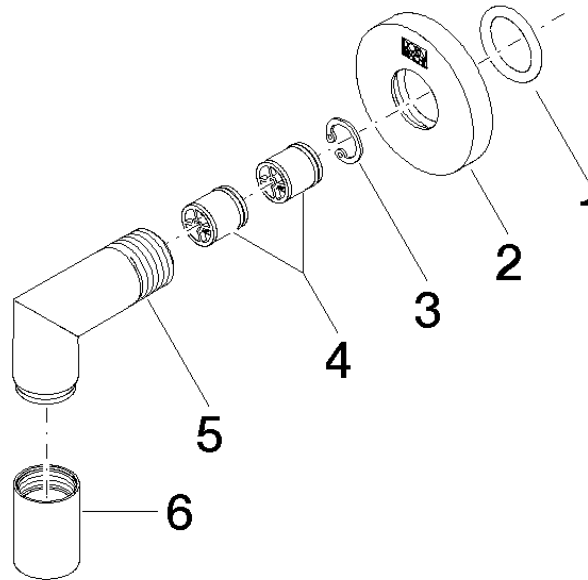

## Wall elbow - Brushed Dark Platinum

TARA

28 450 625 Product version from 7/6/2018

- 3/8" shower outlet
- rosette Ø 55 mm
- 1/2" connection
- WRAS

Intrinsic protection against back flow.

Fits: TARA, META

	Brushed Dark Platinum	28 450 625-99
	Chrome	28 450 625-00
	brushed chrome	28 450 625-04
	Brushed Platinum	28 450 625-06
	Platinum	28 450 625-08
	Dark Chrome	28 450 625-19
	Light Gold	28 450 625-26
	Brushed Light Gold	28 450 625-27
	Brushed Durabronze (23kt Gold)	28 450 625-28
	Matte Black	28 450 625-33
	Brushed Bronze	28 450 625-42
	aluminium	28 450 625-45
	Brushed Champagne (22kt Gold)	28 450 625-46
	Champagne (22kt Gold)	28 450 625-47
	Brushed Chrome	28 450 625-93

### Recommended miscellaneous

- Concealed wall elbow -**
- min. recess depth mm
  - max. recess depth mm

35 085 970 90

28 450 625 Product version from 7/6/2018

mm [inches]

Flow rate chart

Codes & Standards

EN 1717

## Wall elbow - Brushed Dark Platinum

TARA

28 450 625 Product version from 7/6/2018

### Spare parts list

No.	Item Number	Name	Quantity used	Delivery time
1	90 14 10 026 00 90	seal	1	2
2	09 27 22 503-99	rosette	1	20
3	09 16 01 014 90	ring	1	2
4	90 23 01 141 00 90	back-flow preventer	2	2
5	09 11 03 036-99	connection	1	20
6	90 21 02 069 00-99	cover	1	20