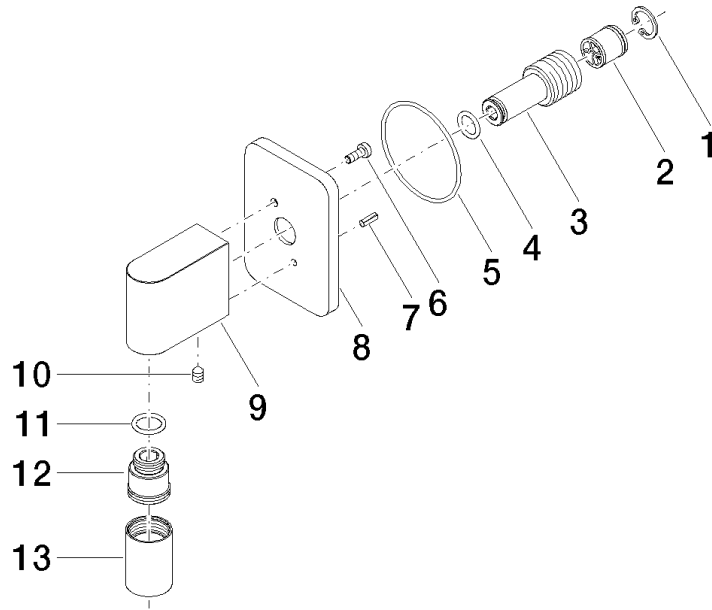

LULU Wall elbow - Chrome

LULU

28 450 710

- 3/8" shower outlet
- rosette 78 x 55 mm
- 1/2" connection
- WRAS 2310091

Intrinsic protection against back flow.

Chrome

28 450 710-00

Brushed Platinum

28 450 710-06

Recommended miscellaneous

Concealed wall elbow -

35 085 970 90

- min. recess depth 90 mm
- max. recess depth 163 mm

28 450 710

mm [inches]

Flow rate chart

Certificates

IAPMO_4976 (5). Belgaqua_21-381- WRAS_2310091. WRAS_1807022.
27_7.

28 450 710

Spare parts list

No.	Item Number	Name	Quantity used	Delivery time
1	09 16 01 014 90	ring	1	2
2	90 23 01 040 00 90	back-flow preventer	1	2
3	09 24 03 116 20 90	nipple	1	2
4	09 14 10 008 90	seal	1	2
5	09 14 10 142 90	seal	1	2
6	09 30 30 054 90	screw	1	2
7	09 31 11 026 90	pin	1	2
8	09 27 71 002-00	rosette	1	10
9	09 11 03 026 20-00	connection	1	60
10	09 31 11 005 90	pin	1	2
11	90 14 10 077 00 90	seal	1	2
12	09 24 03 107 20 90	nipple	1	2
13	90 21 02 069 00-00	cover	1	10