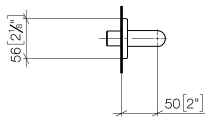

LULU Wall elbow - Chrome

LULU

28 450 710

- 3/8" shower outlet
- rosette 78 x 55 mm
- 1/2" connection
- WRAS 2310091

Intrinsic protection against back flow.

Chrome

28 450 710-00

Brushed Platinum

28 450 710-06

Recommended miscellaneous

Concealed wall elbow -

35 085 970 90

- min. recess depth 90 mm
- max. recess depth 163 mm

28 450 710

mm [inches]

Flow rate chart

Certificates

IAPMO_4976 (5). Belgaqua_21-381- WRAS_2310091. WRAS_1807022.
27_7.

28 450 710

Spare parts list

No.	Item Number	Name	Quantity used	Delivery time
1	09 16 01 014 90	ring	1	2
2	90 23 01 040 00 90	back-flow preventer	1	2
3	09 24 03 116 20 90	nipple	1	2
4	09 14 10 008 90	seal	1	2
5	09 14 10 142 90	seal	1	2
6	09 30 30 054 90	screw	1	2
7	09 31 11 026 90	pin	1	2
8	09 27 71 002-00	rosette	1	10
9	09 11 03 026 20-00	connection	1	60
10	09 31 11 005 90	pin	1	2
11	90 14 10 077 00 90	seal	1	2
12	09 24 03 107 20 90	nipple	1	2
13	90 21 02 069 00-00	cover	1	10