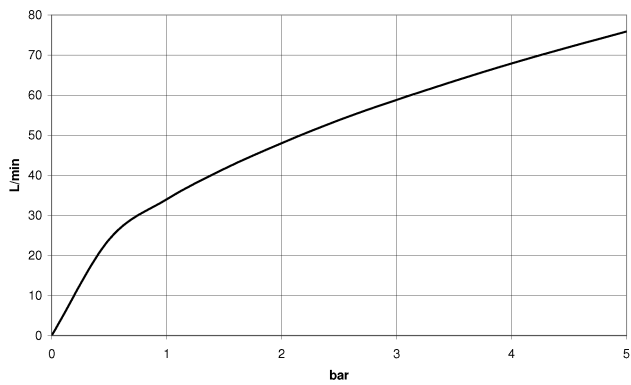

LULU Wall elbow - Chrome

LULU

28 450 710

- 3/8" shower outlet
- rosette 78 x 55 mm
- 1/2" connection
- WRAS 2310091

Intrinsic protection against back flow.

Chrome

28 450 710-00

Brushed Platinum

28 450 710-06

Recommended miscellaneous

Concealed wall elbow -

35 085 970 90

- min. recess depth 90 mm
- max. recess depth 163 mm

28 450 710

mm [inches]

Flow rate chart