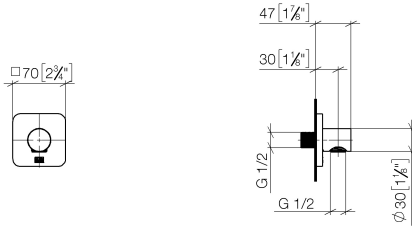

## DORNBACHT YARRE Wall elbow - Chrome

---

28 450 832

- 1/2" shower outlet
- rosette 60 x 60 mm
- 1/2" connection
- rosette 60 x 60 mm
- WRAS 2305028

Intrinsic protection against back flow.

 Chrome

28 450 832-00

### Recommended miscellaneous

---

**Concealed wall elbow -**

35 085 970 90

- min. recess depth 90 mm
- max. recess depth 163 mm

## DORNBRACHT YARRE Wall elbow - Chrome

---

28 450 832

mm [inches]