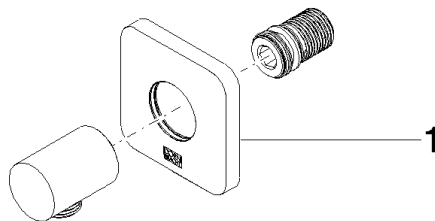

## DORNBRACHT YARRE Wall elbow - Chrome

---

28 450 832

mm [inches]

## DORNBACHT YARRE Wall elbow - Chrome

---

28 450 832