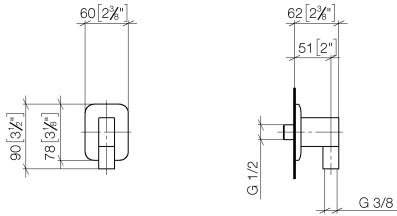

28 450 845

- 3/8" shower outlet
- rosette 60 x 78 mm
- 1/2" connection
- WRAS 2310091

Intrinsic protection against back flow.

	Chrome	28 450 845-00
	Brushed Platinum	28 450 845-06
	Dark Chrome	28 450 845-19
	Brushed Light Gold	28 450 845-27
	Matte Black	28 450 845-33
	Brushed Chrome	28 450 845-93
	Brushed Dark Platinum	28 450 845-99

Recommended miscellaneous

- Concealed wall elbow -** 35 085 970 90
- min. recess depth 90 mm
 - max. recess depth 163 mm

28 450 845

mm [inches]

Flow rate chart

Certificates

IAPMO_4976 (5). WRAS_2310091.

28 450 845

Spare parts list

No.	Item Number	Name	Quantity used	Delivery time
1	09 16 01 014 90	ring	1	2
2	90 23 01 141 00 90	back-flow preventer	1	2
3	09 24 03 116 20 90	nipple	1	2
4	09 14 10 008 90	seal	1	2
5	09 14 10 142 90	seal	1	2
6	09 30 30 054 90	screw	1	2
7	09 31 11 026 90	pin	1	2
8	09 27 84 021-00	rosette	1	10
9	09 11 03 046-00	connection	1	10
10	09 31 11 005 90	pin	1	2
11	90 14 10 077 00 90	seal	1	2
12	09 24 03 107 20 90	nipple	1	2
13	90 21 02 069 00-00	cover	1	10