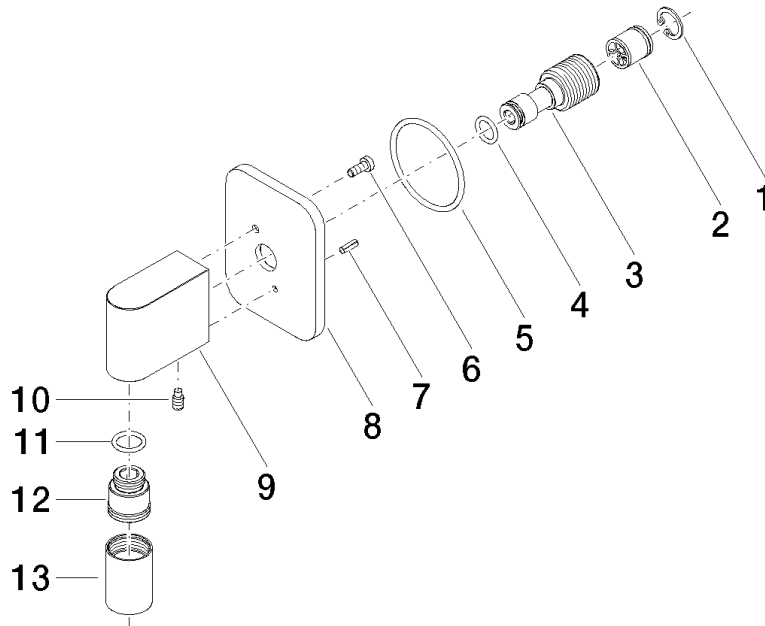

28 450 845

- 3/8" shower outlet
- rosette 60 x 78 mm
- 1/2" connection
- WRAS 2310091

Intrinsic protection against back flow.

	Chrome	28 450 845-00
	Brushed Platinum	28 450 845-06
	Dark Chrome	28 450 845-19
	Brushed Light Gold	28 450 845-27
	Matte Black	28 450 845-33
	Brushed Chrome	28 450 845-93
	Brushed Dark Platinum	28 450 845-99

Recommended miscellaneous

- Concealed wall elbow -** 35 085 970 90
- min. recess depth 90 mm
 - max. recess depth 163 mm

28 450 845

mm [inches]

Flow rate chart

Certificates

IAPMO_4976 (5). WRAS_2310091.

28 450 845

Spare parts list

No.	Item Number	Name	Quantity used	Delivery time
1	09 16 01 014 90	ring	1	2
2	90 23 01 141 00 90	back-flow preventer	1	2
3	09 24 03 116 20 90	nipple	1	2
4	09 14 10 008 90	seal	1	2
5	09 14 10 142 90	seal	1	2
6	09 30 30 054 90	screw	1	2
7	09 31 11 026 90	pin	1	2
8	09 27 84 021-00	rosette	1	10
9	09 11 03 046-00	connection	1	10
10	09 31 11 005 90	pin	1	2
11	90 14 10 077 00 90	seal	1	2
12	09 24 03 107 20 90	nipple	1	2
13	90 21 02 069 00-00	cover	1	10