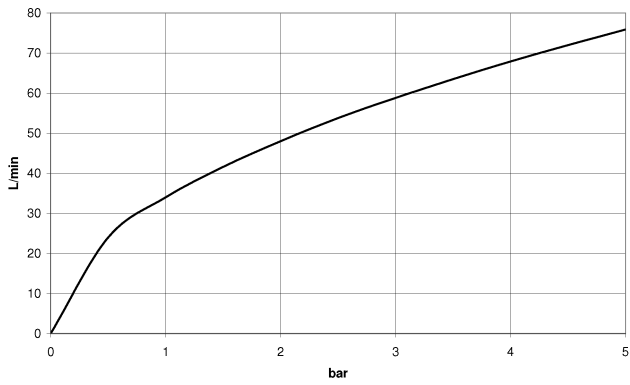

28 450 845

- 3/8" shower outlet
- rosette 60 x 78 mm
- 1/2" connection
- WRAS 2310091

Intrinsic protection against back flow.

	Chrome	28 450 845-00
	Brushed Platinum	28 450 845-06
	Dark Chrome	28 450 845-19
	Brushed Light Gold	28 450 845-27
	Matte Black	28 450 845-33
	Brushed Chrome	28 450 845-93
	Brushed Dark Platinum	28 450 845-99

Recommended miscellaneous

- Concealed wall elbow -** 35 085 970 90
- min. recess depth 90 mm
 - max. recess depth 163 mm

28 450 845

mm [inches]

Flow rate chart

Certificates

IAPMO_4976 (5). WRAS_2310091.

28 450 845