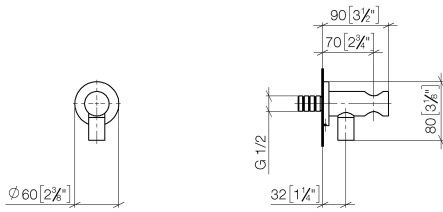

## EDITION PRO Wall elbow - Chrome

---

28 490 626

- 3/8" shower outlet
- rosette Ø 60 mm
- 1/2" connection
- inherently safe from back flow.

	Chrome	28 490 626-00
	Matte Black	28 490 626-33
	Brushed Chrome	28 490 626-93

### Required miscellaneous

---

- Concealed wall elbow -** 35 085 970 90
- min. recess depth 90 mm
  - max. recess depth 163 mm

## EDITION PRO Wall elbow - Chrome

28 490 626

mm [inches]

### Flow rate chart

**EDITION PRO Wall elbow - Chrome**

28 490 626

**Spare parts list**

No.	Item Number	Name	Quantity used	Delivery time
1	90 24 03 280 00 90	nipple	1	2
2	09 30 30 037 90	screw	1	2
3	09 27 66 016-00	rosette	1	60
4	09 31 11 112 90	pin	1	60
5	09 16 01 023 90	ring	1	2
6	09 23 01 131 90	back-flow preventer	1	2
7	09 30 30 113 20 90	screw	1	2
8	09 14 10 001 90	seal	1	2
9	09 18 40 216 90	sleeve	1	2
10	09 11 03 124-00	connection	1	10
11	09 14 10 213 90	seal	1	2
12	09 24 03 279-00	nipple	1	10
13	90 21 02 069 00-00	cover	1	10