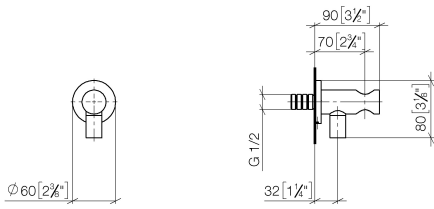

Wall elbow with integrated shower holder - Chrome

TARA

28 490 660

- 3/8" shower outlet
- rosette Ø 60 mm
- 1/2" connection
- WRAS 1912049

Intrinsic protection against back flow.

Fits: TARA, VAIA, META

	Chrome	28 490 660-00
	Brushed Platinum	28 490 660-06
	Platinum	28 490 660-08
	Dark Chrome	28 490 660-19
	Light Gold	28 490 660-26
	Brushed Light Gold	28 490 660-27
	Brushed Durabronze (23kt Gold)	28 490 660-28
	Matte Black	28 490 660-33
	Brushed Bronze	28 490 660-42
	Brushed Champagne (22kt Gold)	28 490 660-46
	Champagne (22kt Gold)	28 490 660-47
	Cyprus	28 490 660-49
	Brushed Chrome	28 490 660-93
	Brushed Dark Platinum	28 490 660-99

Recommended miscellaneous

**Concealed wall elbow -**

35 085 970 90

- min. recess depth 90 mm
- max. recess depth 163 mm

28 490 660

mm [inches]

Flow rate chart

Certificates