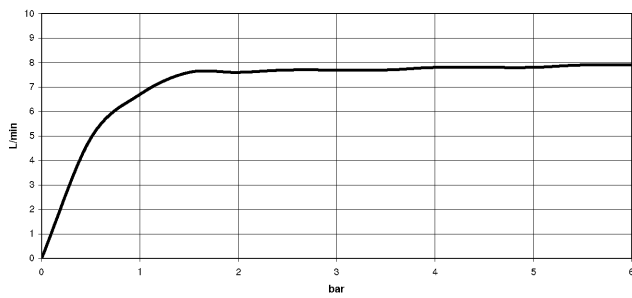

DORNBACHT YAMOU Shower head - Chrome

28 503 831

- 180-210mm projection
- ball-joint pivotable through 30°
- normal flow
- with anti-scale system
- spray head Ø 100mm
- rosette Ø 55 mm
- 1/2" connection
- max. flow 6.8 l/min
- rosette Ø 55 mm
- WRAS 240202028

Chrome

28 503 831-00

Soft Black

28 503 831-69

DORNBACHT YAMOU Shower head - Chrome

28 503 831

Flow rate chart

Certificates