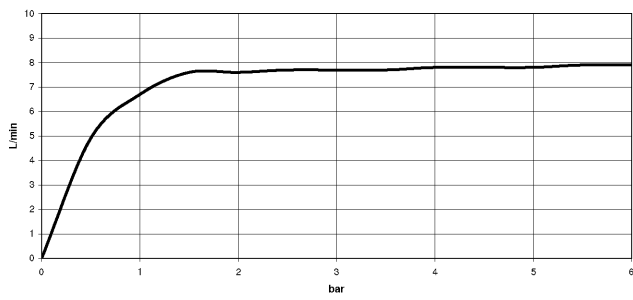

DORNBRACHT YARRE Shower head - Chrome

28 503 832

- 180-210mm projection
- ball-joint pivotable through 30°
- normal flow
- with anti-scale system
- spray head Ø 100mm
- rosette Ø 55 mm
- 1/2" connection
- max. flow 6.8 l/min
- rosette Ø 55 mm
- WRAS 240202028

Chrome

28 503 832-00

Soft Black

28 503 832-69

DORNBACHT YARRE Shower head - Chrome

28 503 832

Flow rate chart

Certificates