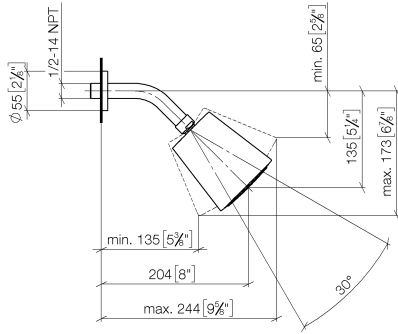

28 504 979

- 180-210mm projection
- ball-joint pivotable through 30°
- PURIFY RAIN, max. flow rate 7 l/min (at 3 bar)
- Function from: 6 l/min
- with anti-scale system
- spray head Ø 100mm
- rosette Ø 55 mm
- 1/2" connection

Recommended miscellaneous

- Concealed wall elbow -** 35 085 970 90
- max. recess depth 163 mm
 - min. recess depth 90 mm

28 504 979

mm [inches]

Flow rate chart

Codes & Standards

DIN 4109

EN 1112

ISO 3822

Ü-Zeichen

Shower head - Brushed Platinum

TARA

28 504 979

Certificates

DVGW_DW-
6517DN0

LGA_19

28 504 979

Product version from 4/1/2024

Shower head - Brushed Platinum

TARA

28 504 979

Spare parts list

Product version from 4/1/2024

No.	Item Number	Name	Quantity used	Delivery time
	09 27 22 003-06	rosette	5	10