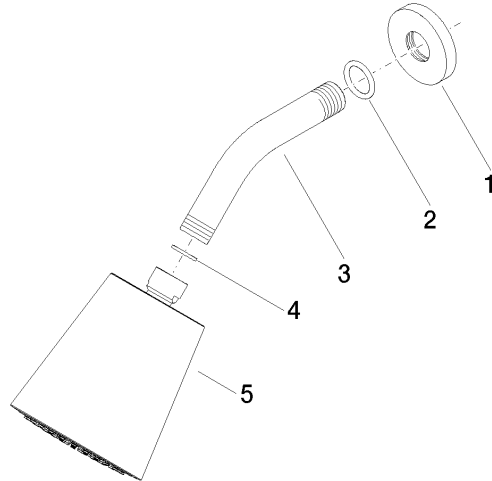

28 504 979

- 180-210mm projection
- ball-joint pivotable through 30°
- PURIFY RAIN, max. flow rate 7 l/min (at 3 bar)
- Function from: 6 l/min
- with anti-scale system
- spray head Ø 100mm
- rosette Ø 55 mm
- 1/2" connection

Recommended miscellaneous

- Concealed wall elbow -** 35 085 970 90
- max. recess depth 163 mm
 - min. recess depth 90 mm

28 504 979

mm [inches]

Flow rate chart

Codes & Standards

DIN 4109

EN 1112

ISO 3822

Ü-Zeichen

Shower head - Brushed Platinum

TARA

28 504 979

Certificates

DVGW_DW-
6517DN0

LGA_19

28 504 979

Product version from 4/1/2024

Shower head - Brushed Platinum

TARA

28 504 979

Spare parts list

Product version from 4/1/2024

No.	Item Number	Name	Quantity used	Delivery time
	09 27 22 003-06	rosette	5	10