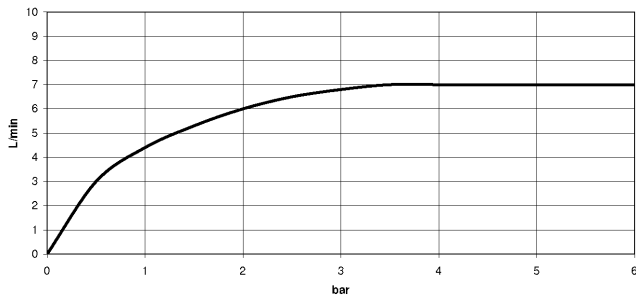

Recommended miscellaneous

- Concealed wall elbow -** 35 085 970 90
- max. recess depth 163 mm
 - min. recess depth 90 mm

28 504 979

mm [inches]

Flow rate chart

Codes & Standards

DIN 4109

EN 1112